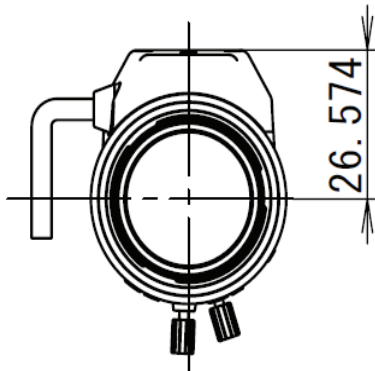

Auto Iris 1/3" Varifocal

GAMP130100BS4

Part No.	GAMP130100BS4
Focal Length	3-10mm
Iris Range	f/1.4-360
Lens Format	1/3"
MOD	300mm
Mount	CS
Filter Thread	S37.5
Angle of View (HxV) 1/3"	110.2° x 88.5° - 34.9° x 28.0°
Weight	80g
Dimension (WXHxL)	Ø38 x 45.5 x 58