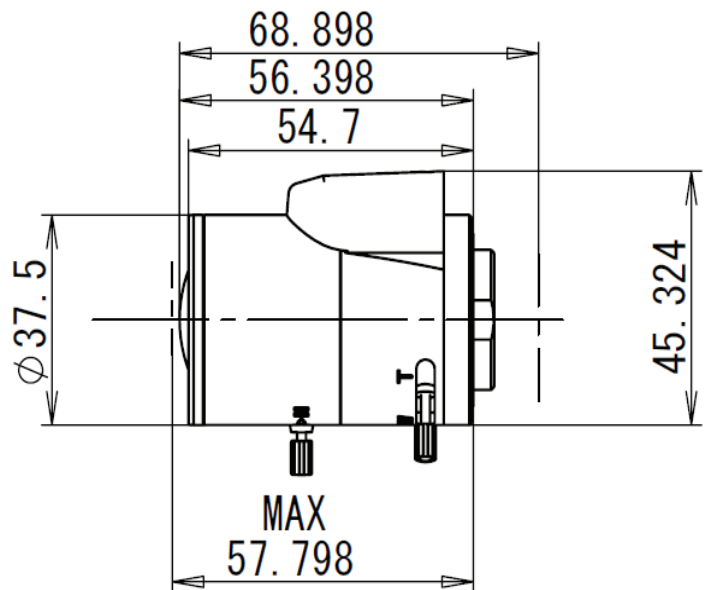

Auto Iris 1/3" Varifocal

GAMP130100BS4

Part No.	GAMP130100BS4
Focal Length	3-10mm
Iris Range	f/1.4-360
Lens Format	1/3"
MOD	300mm
Mount	CS
Filter Thread	S37.5
Angle of View (HxV) 1/3"	110.2° x 88.5° - 34.9° x 28.0°
Weight	80g
Dimension (WXHxL)	Ø38 x 45.5 x 58