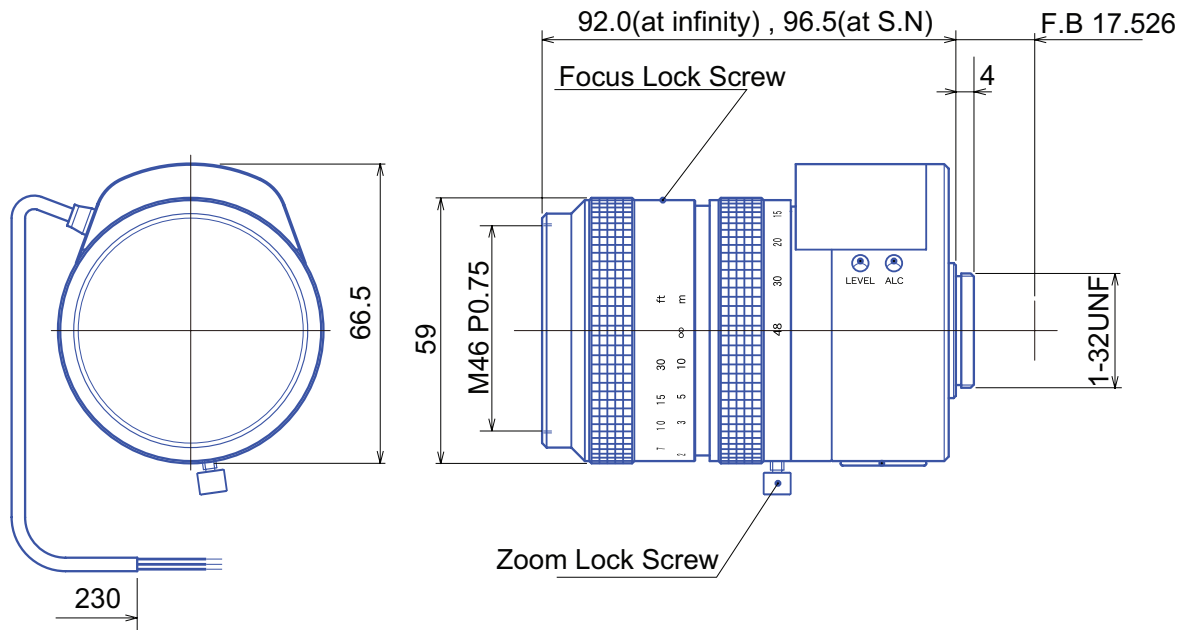

## GAZ28048010AC

Part No.	GAZ28048010AC
Focal Length	8.0-48.0mm
Iris Range	f/1-360
Lens Format	1/2"
MOD	1000mm
Mount	C
Filter Thread	M46xP0.75
Angle of View (HxV) 1/2"	43.6° x 33.4° - 7.7° x 5.7°
Weight	420g
Dimension (DxL)	Ø66.5 x 96.5