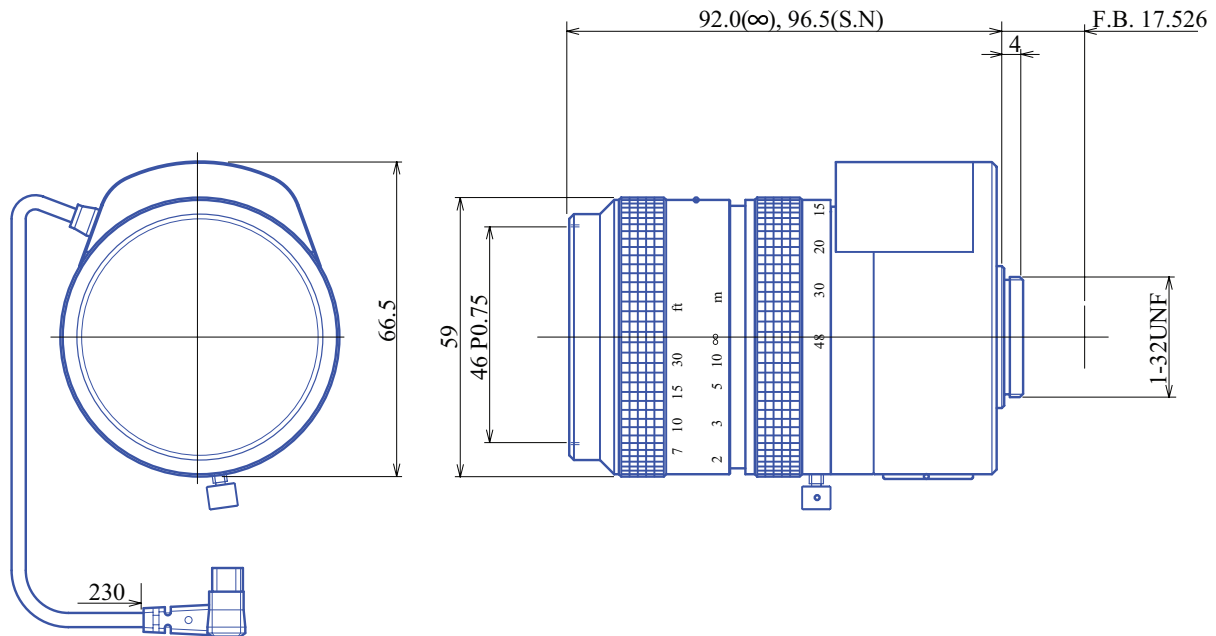

Auto Iris 1/2" Varifocal

GAZ28048010DC4

Part No.	GAZ28048010DC4
Focal Length	8.0-48.0mm
Iris Range	f/1-360
Lens Format	1/2"
MOD	1000mm
Mount	C
Filter Thread	M46xP0.75
Angle of View (HxV) 1/2"	43.6° x 33.4° - 7.7° x 5.7°
Weight	420g
Dimension (DxL)	Ø66.5 x 96.5