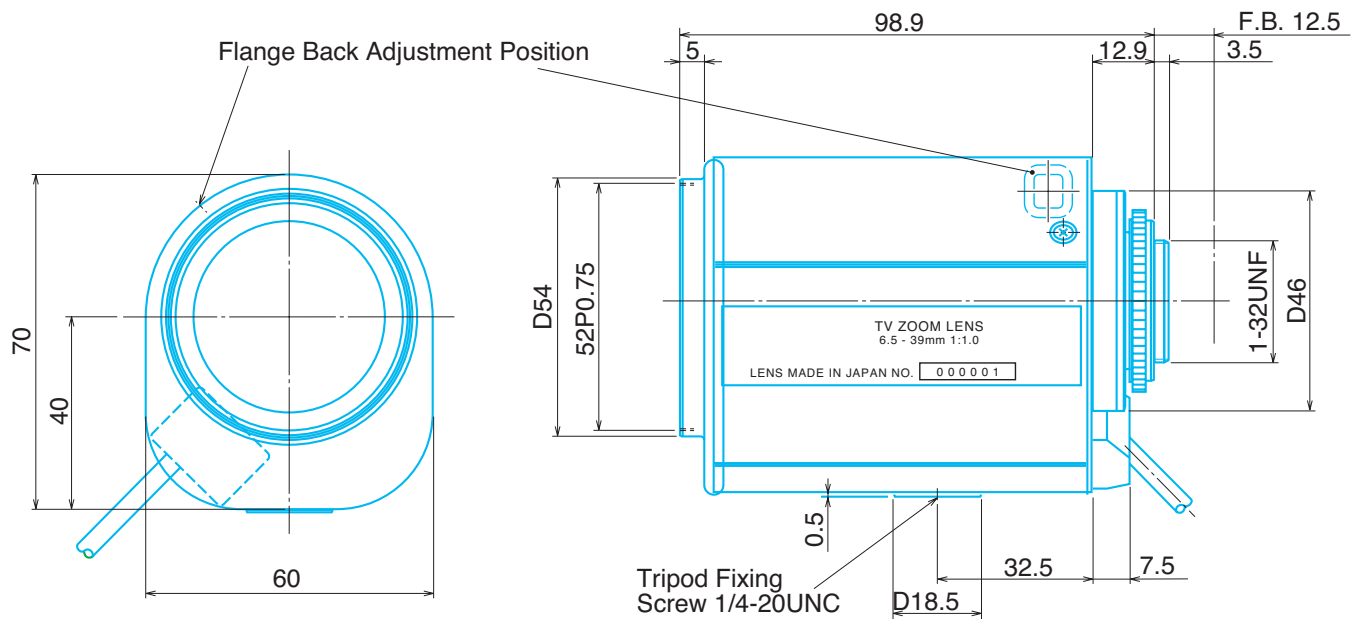

## Motorized Zoom 1/3" Varifocal GAZ6539010

Part No.	GAZ6539010
Focal Length	6.5-39mm
Iris Range	f/1.0-1200
Lens Format	1/3"
MOD	1000mm
Mount	CS
Filter Thread	M52xP0.75
Angle of View (HxV) 1/3"	40.5° x 31.0° - 7.0° x 5.3°
Weight	500g
Dimension (WxHxL)	Ø60 x 70 x 100