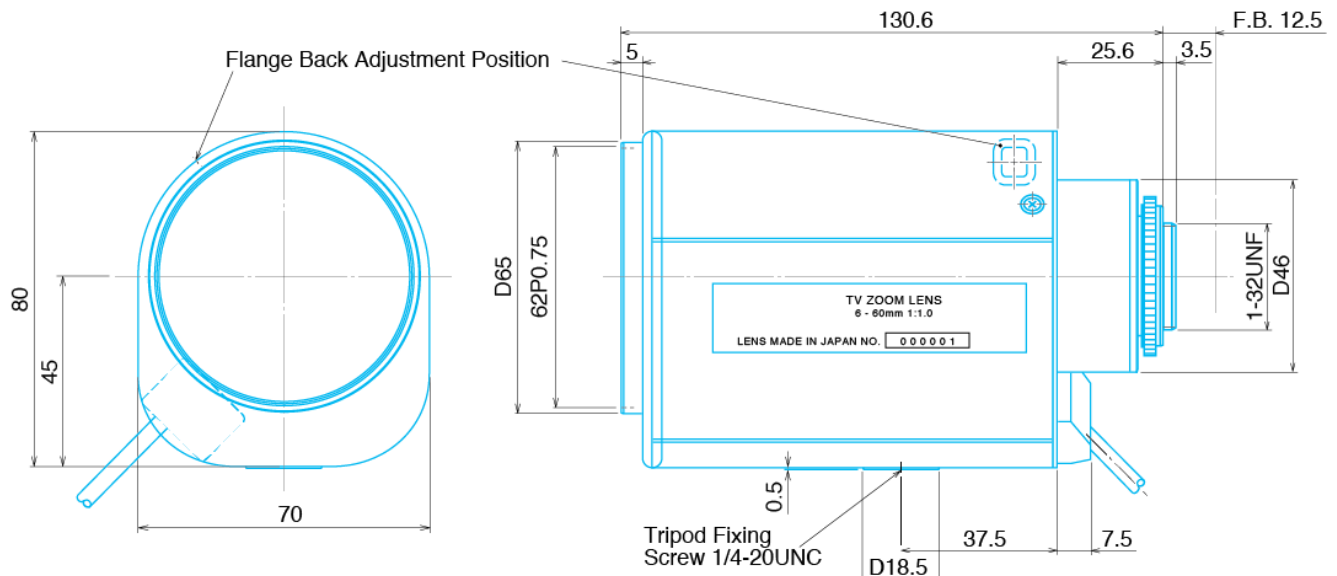

Motorized Zoom 1/3" Varifocal **GAZ6060010**

Part No.	GAZ6060010
Focal Length	6-60mm
Iris Range	f/1.0-1200
Lens Format	1/3"
MOD	1200mm
Mount	CS
Filter Thread	M62xP0.75
Angle of View (HxV) 1/3"	43.6° x 33.4° - 4.6° x 3.4°
Weight	700g
Dimension (WxHxL)	Ø80 x 70 x 131