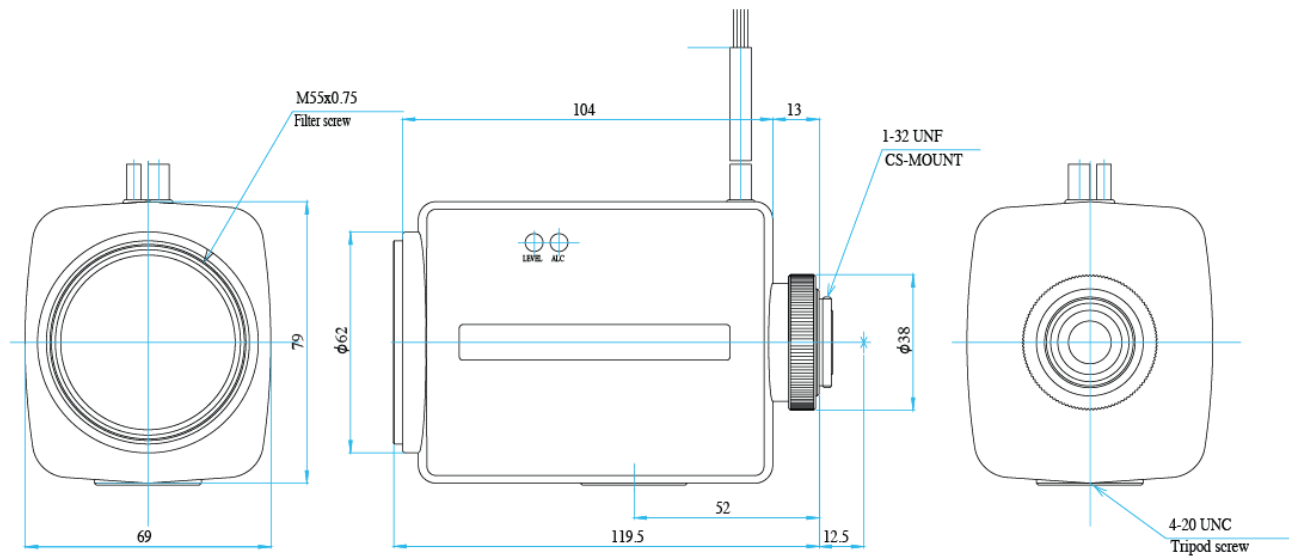

## Motorized Zoom 1/3" Varifocal GAZ56112

Part No.	GAZ56112
Focal Length	5.6-112mm
Iris Range	f/1.6-360
Lens Format	1/3"
MOD	1500mm
Mount	CS
Filter Thread	M55xP0.75
Angle of View (HxV) 1/3"	47.6° x 35.7° - 2.55° x 1.92°
Weight	570g
Dimension (WxHxL)	Ø70 x 80 x 120