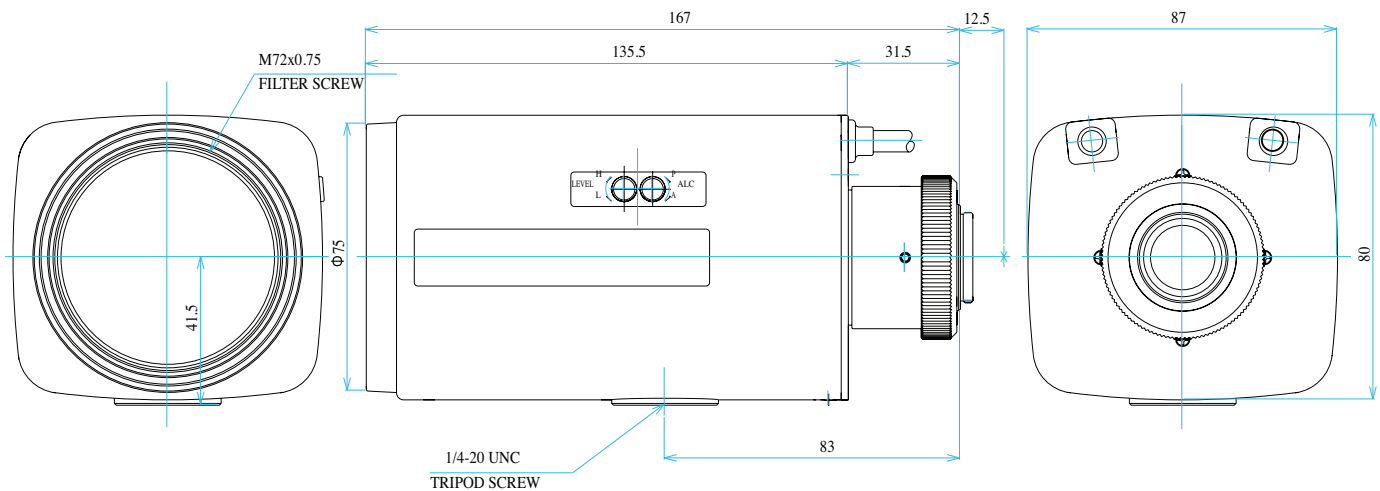

Motorized Zoom 1/3" Varifocal
GAZ55165

Part No.	GAZ55165
Focal Length	5.5-165mm
Iris Range	f/1.8-500
Lens Format	1/3"
MOD	1800mm
Mount	CS
Filter Thread	M72xP1.0
Angle of View (HxV) 1/3"	47.6° x 33.9° - 1.7° x 1.3°
Weight	880g
Dimension (WxHxL)	Ø80 x 87 x 167