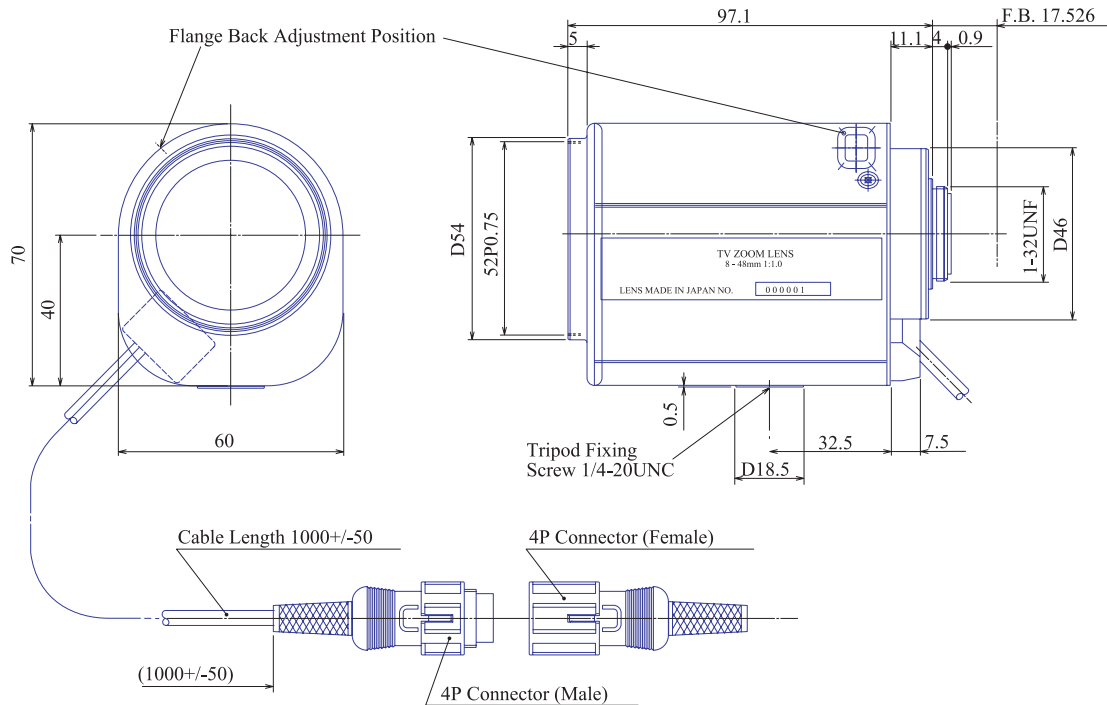

Motorized Zoom 1/2" Varifocal GAZ8048010

Part No.	GAZ8048010
Focal Length	8-48mm
Iris Range	f/1.0-1200
Lens Format	1/2"
MOD	1000mm
Mount	C
Filter Thread	M52xP0.75
Angle of View (HxV) 1/2"	43.6° x 33.4° - 7.7° x 5.7°
Weight	500g
Dimension (WxHxL)	Ø70 x 60 x 100