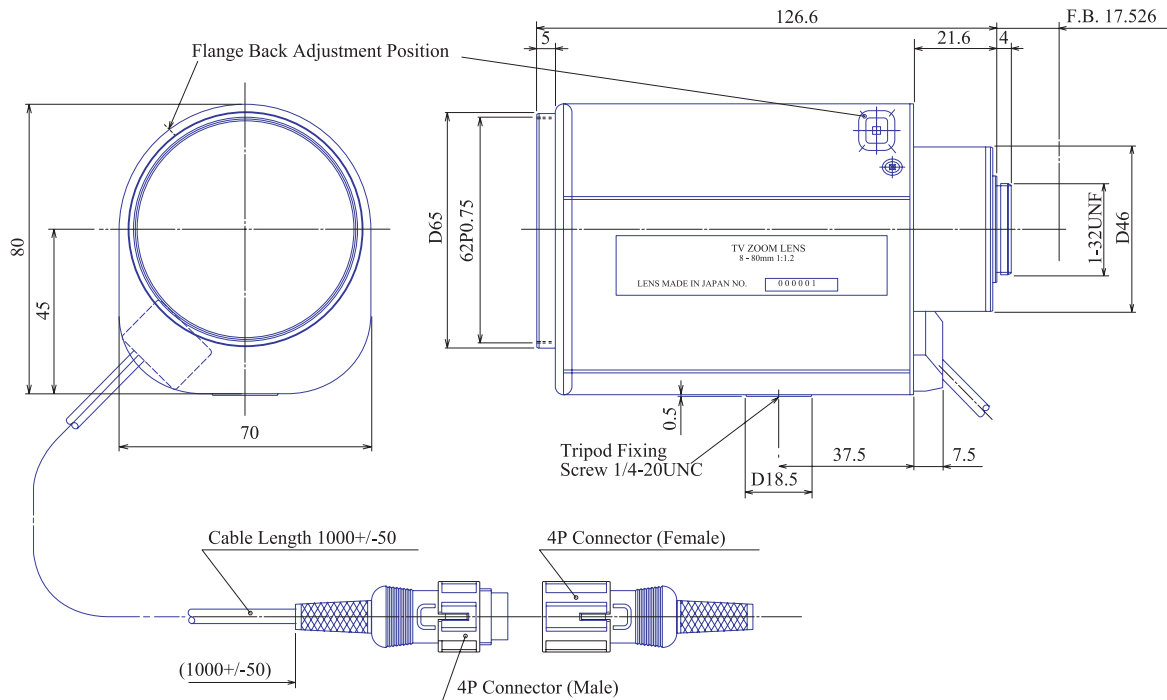

Motorized Zoom 1/2" Varifocal GAZ8080012

Part No.	GAZ8080012
Focal Length	8-80mm
Iris Range	f/1.2-360
Lens Format	1/2"
MOD	1200mm
Mount	C
Filter Thread	M62xP0.75
Angle of View (HxV) 1/2"	43.6° x 33.4° - 4.6° x 3.4°
Weight	700g
Dimension (WxHxL)	Ø80 x 70 x 130