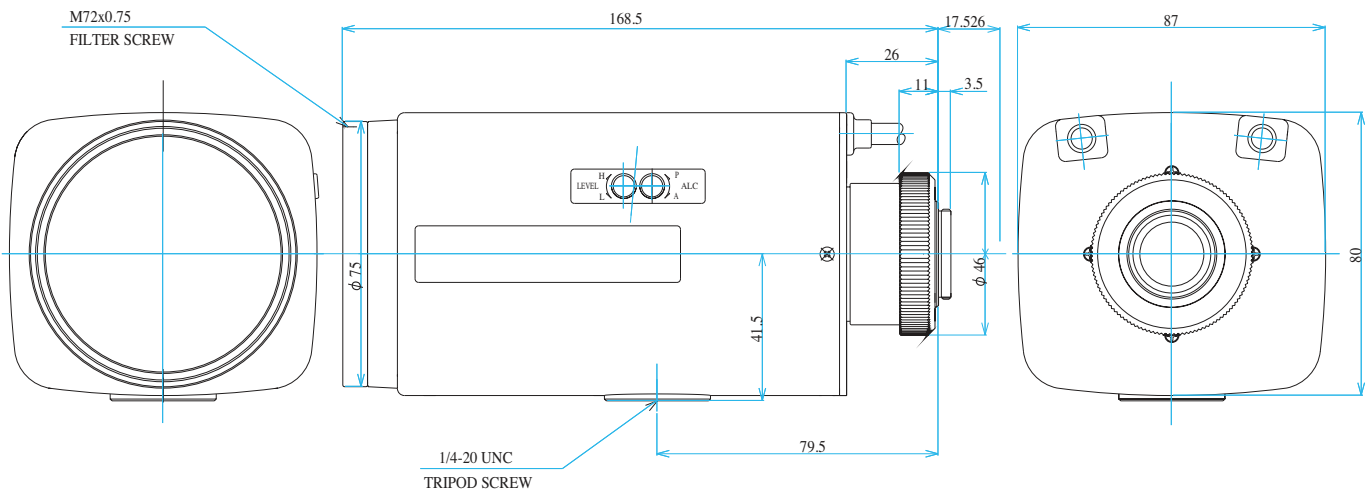

Motorized Zoom 1/2" Varifocal
GAZ11200

Part No.	GAZ11200
Focal Length	11-200mm
Iris Range	f/1.9-360
Lens Format	1/2"
MOD	1500mm
Mount	C
Filter Thread	M72xP1.0
Angle of View (HxV) 1/2"	32.1° x 24.3° - 1.9° x 1.4°
Weight	880g
Dimension (WxHxL)	Ø80 x 87 x 171