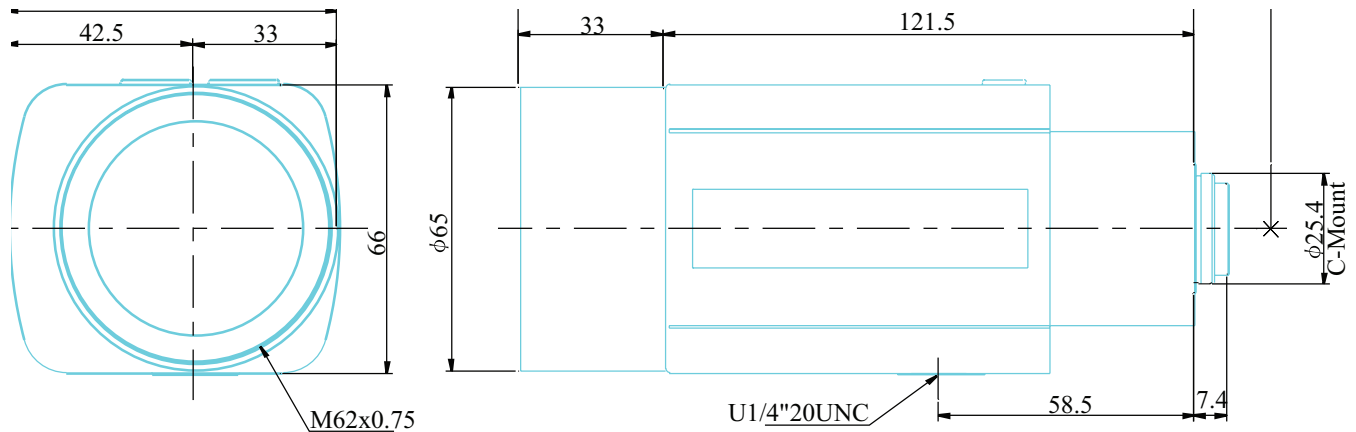

Motorized Zoom 1/2" Varifocal
GAZ10200

Part No.	GAZ10200
Focal Length	10-200mm
Iris Range	f/2.4-360
Lens Format	1/2"
MOD	1800mm
Mount	C
Filter Thread	M62 x P0.75
Angle of View (HxV) 1/2"	34.5° x 26.3° - 1.5° x 1.2°
Weight	900g
Dimension (WxHxL)	Ø66 x 75.5 x 154.5