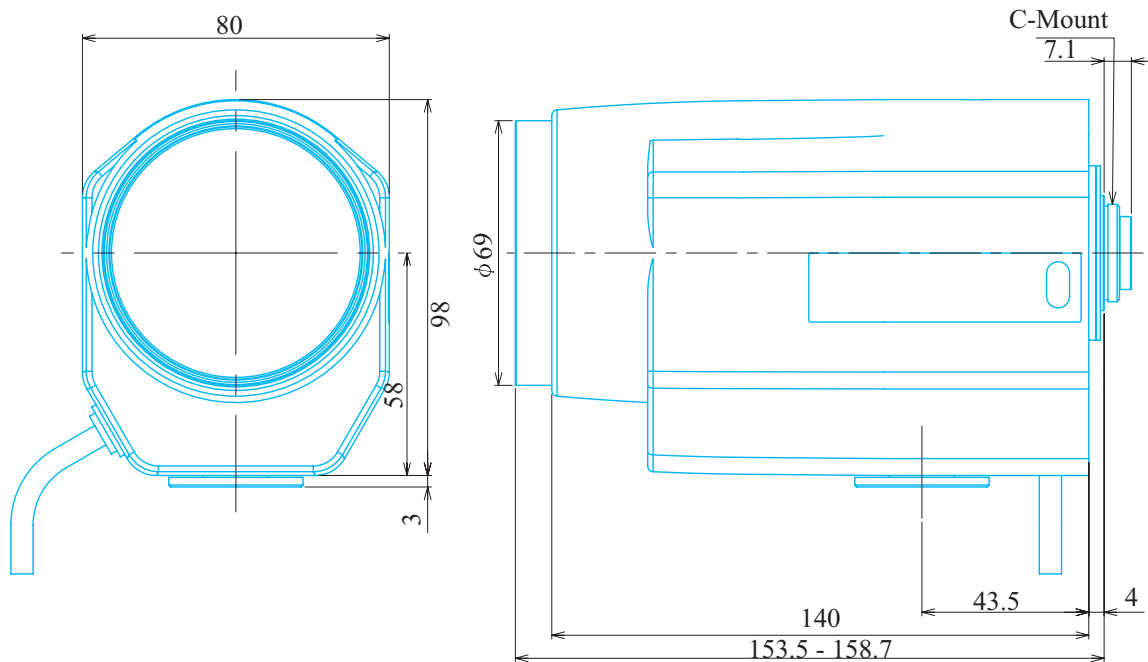

Motorized Zoom 1/2" Varifocal
GAZ10220

Part No.	GAZ10220
Focal Length	10-220mm
Iris Range	f/2.2-360
Lens Format	1/2"
MOD	1800mm
Mount	C
Filter Thread	M67xP0.75
Angle of View (HxV) 1/2"	34.1° x 25.9° - 1.7° x 1.3°
Weight	800g
Dimension (WxHxL)	Ø80 x 105 x 160