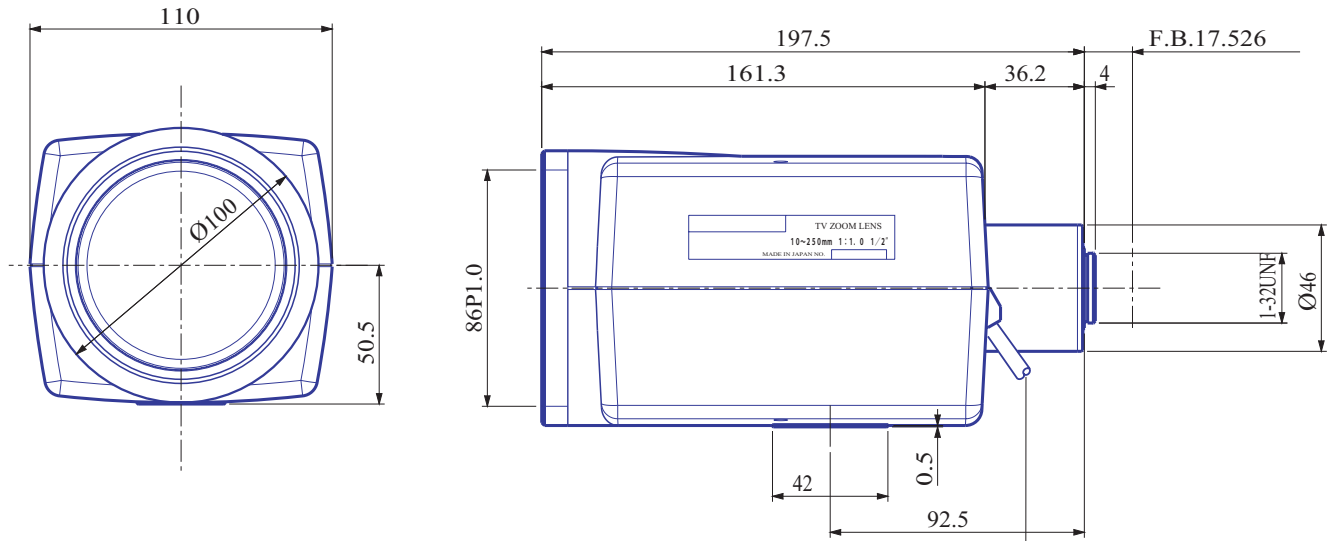

Motorized Zoom 1/2" Varifocal
GAZ1025018

Part No.	GAZ1025018
Focal Length	10-250mm
Iris Range	f/1.8-1000
Lens Format	1/2"
MOD	2500mm
Mount	C
Filter Thread	M39 x P0.5
Angle of View (HxV) 1/2"	37.3° x 27.7° - 1.5° x 1.1°
Weight	1500g
Dimension (WxHxL)	Ø110 x 100 x 200