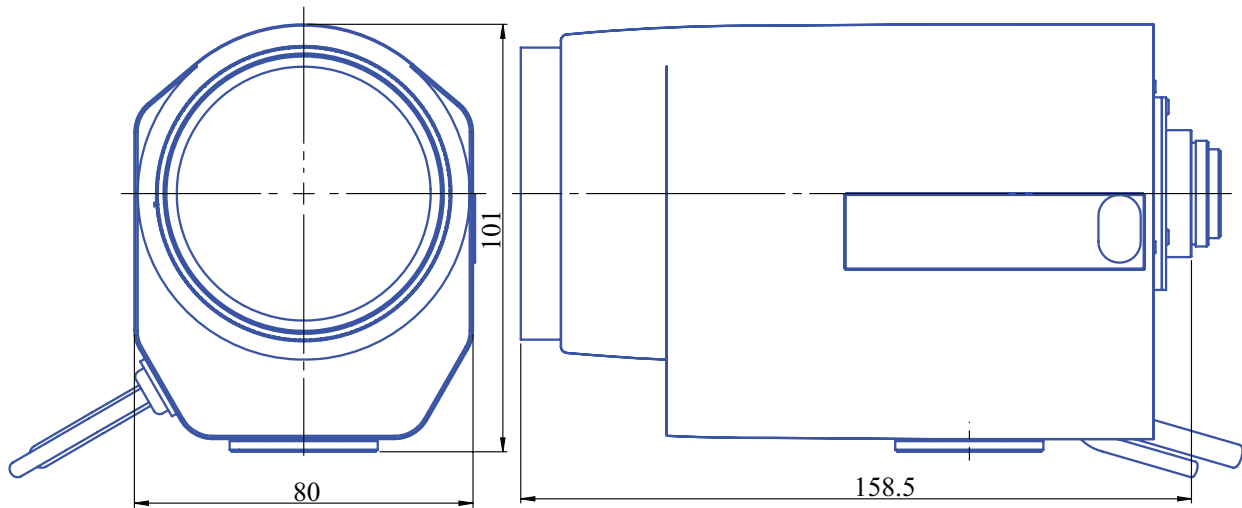

Motorized Zoom 1/2" Varifocal
GAZ13280

Part No.	GAZ13280
Focal Length	13-280mm
Iris Range	f/2.8-360
Lens Format	1/2"
MOD	1800mm
Mount	C
Filter Thread	M67xP0.75
Angle of View (HxV) 1/2"	1.37° - 26.76°
Weight	1150g
Dimension (WxHxL)	Ø80 x 101 x 169