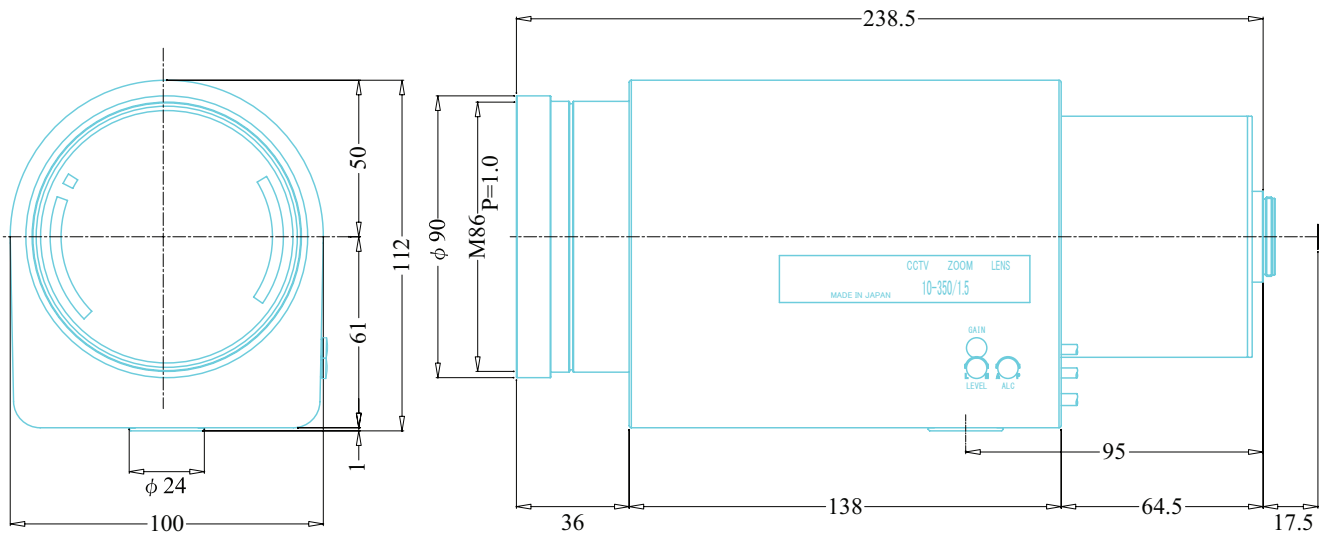

Motorized Zoom 1/2" Varifocal
GAZ10350

Part No.	GAZ10350
Focal Length	10-350mm
Iris Range	f/1.5-1000
Lens Format	1/2"
MOD	2500mm
Mount	C
Filter Thread	M86xP1.0
Angle of View (HxV) 1/2"	35.3° x 26.7° - 1.05° x 0.79°
Weight	2000g
Dimension (WxHxL)	Ø100 x 112 x 240