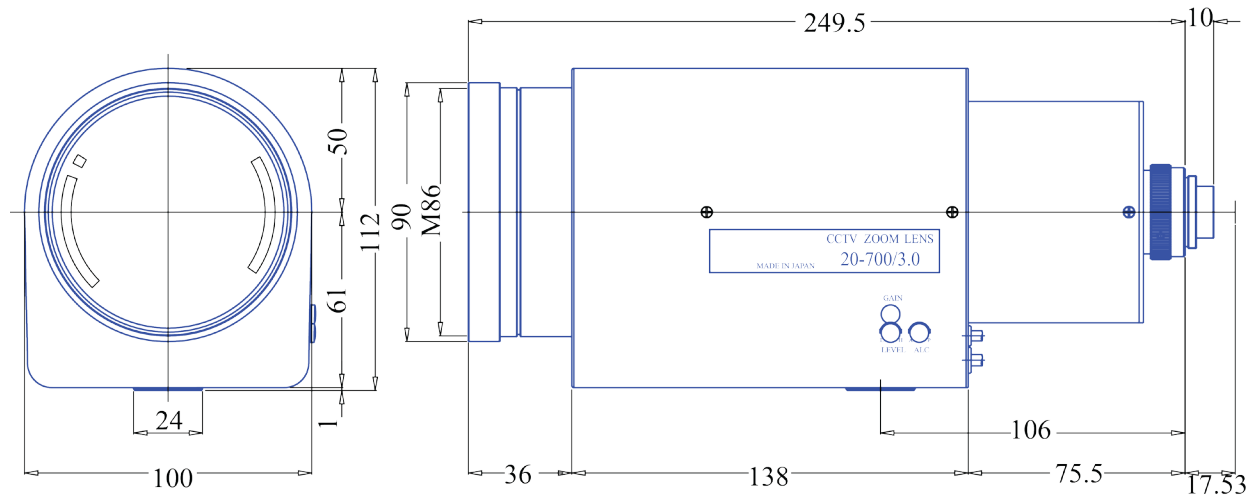

## Motorized Zoom 1/2" Varifocal GAZ20700

Part No.	GAZ20700
Focal Length	20-700mm
Iris Range	f/3.0-1000
Lens Format	1/2"
MOD	3000mm
Mount	C
Filter Thread	M86 x P1.0
Angle of View (HxV) 1/2"	13.24° x 17.65° - 0.40° x 0.53°
Weight	2000g
Dimension (WxHxL)	Ø100 x 112 x 249.5