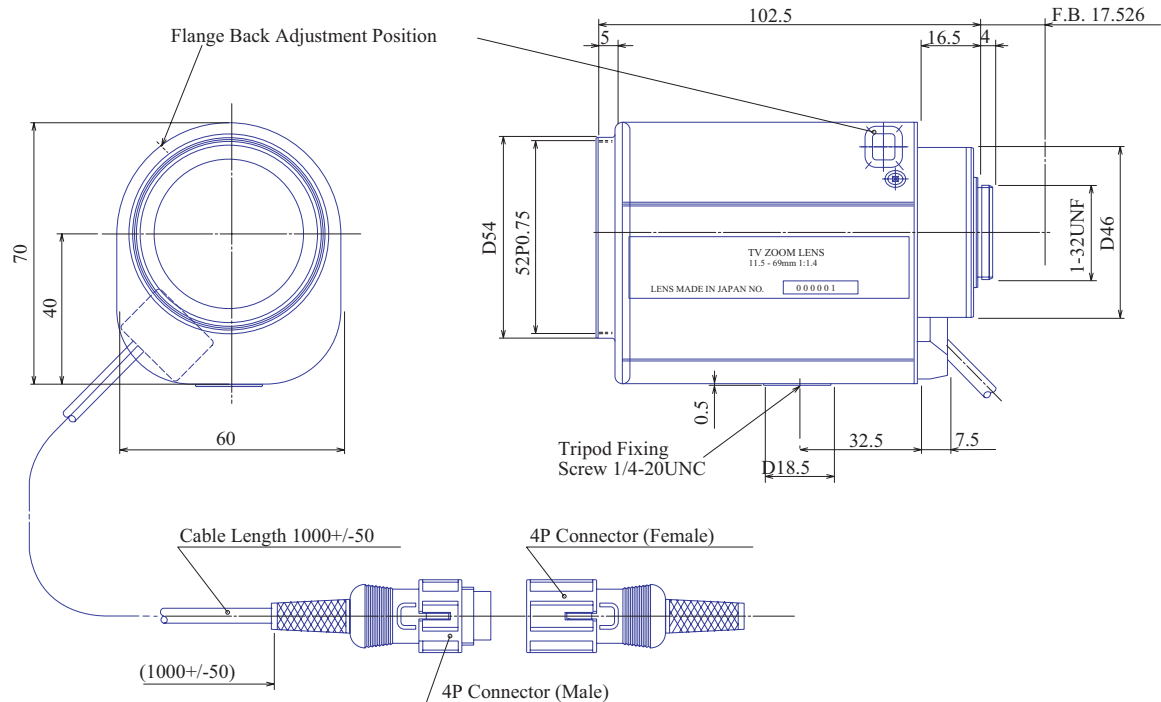

Motorized Zoom 2/3" Varifocal GAZ11569

Part No.	GAZ11569
Focal Length	11.5-69mm
Iris Range	f/1.4-1200
Lens Format	2/3"
MOD	1000mm
Mount	C
Filter Thread	M52xP0.75
Angle of View (HxV) 2/3"	41.9° x 32.0° - 7.3° x 5.5°
Weight	500g
Dimension (WxHxL)	Ø70 x 60 x 105