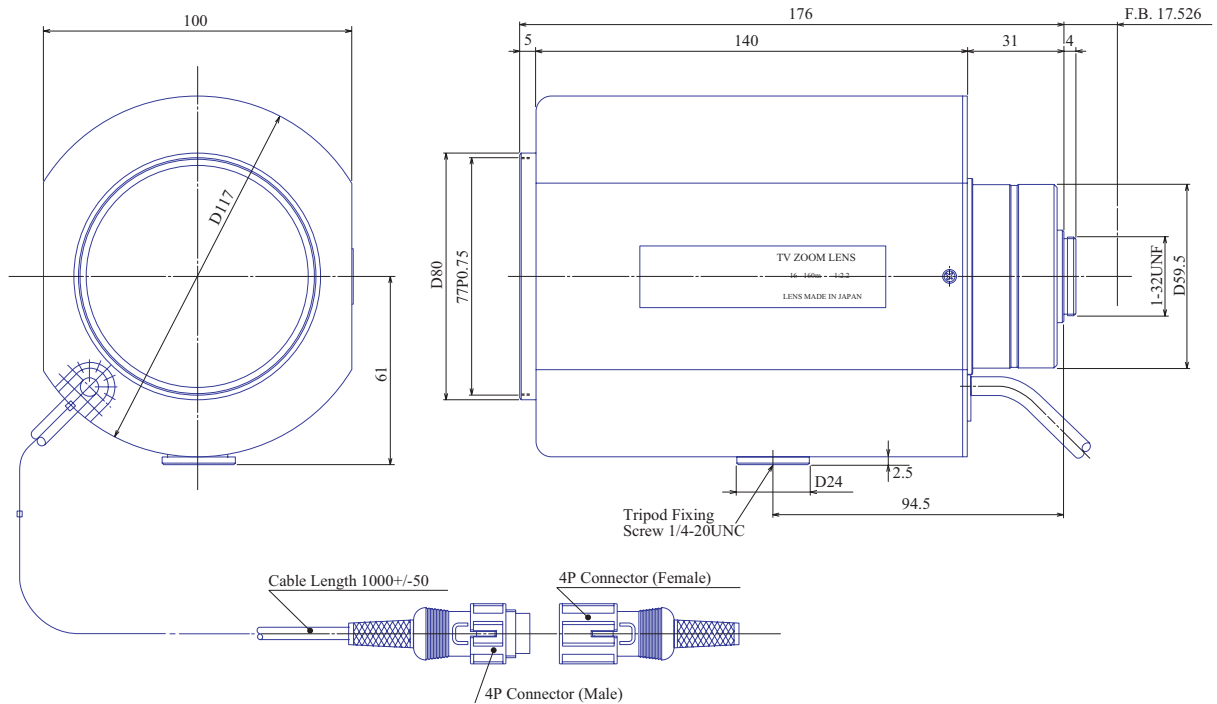

Motorized Zoom 1" Varifocal GAZ16160

Part No.	GAZ16160
Focal Length	16-160mm
Iris Range	f/2.2-360
Lens Format	1"
MOD	1100mm
Mount	C
Filter Thread	M77xP0.75
Angle of View (HxV) 1"	43.6° x 33.4° - 4.6° x 3.4°
Weight	1400g
Dimension (WxHxL)	Ø117x 100 x 175