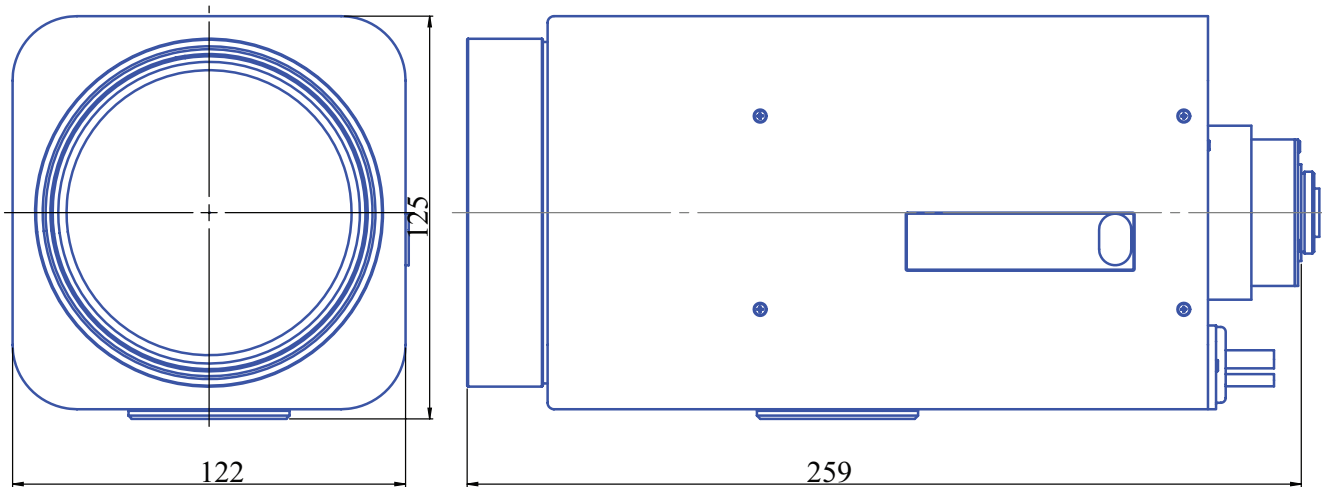

Motorized Zoom 1/2" Varifocal
GAZMP215500

Part No.	GAZMP215500
Focal Length	15-500mm
Iris Range	f/4-560
Lens Format	1/2"
MOD	2900mm
Mount	C
Filter Thread	M105 x P1.0
Angle of View (HxV) 1/2"	0.747° x 23.185° (Horizontal)
Weight	2900g
Dimension (WxHxL)	Ø122 x 125 x 267