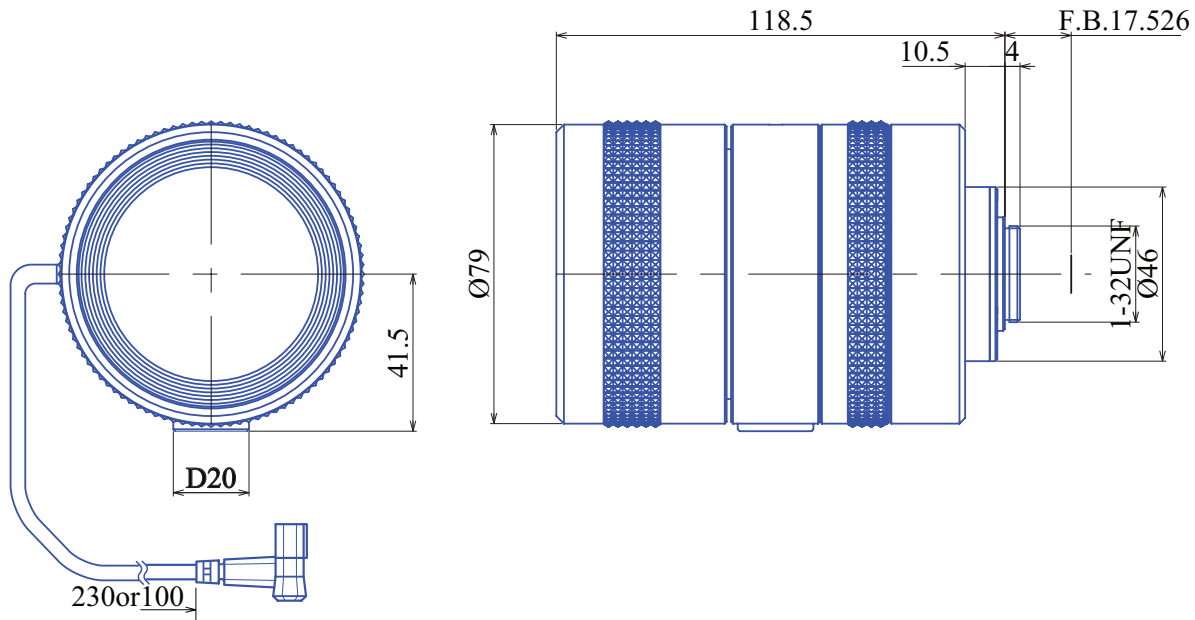

Motorized Zoom 2/3" Varifocal  
**GAZMP31166BC4**

Part No.	GAZMP31166BC4
Focal Length	11-66mm
Iris Range	f/1.8-Close
Lens Format	2/3"
MOD	1400mm
Mount	C
Filter Thread	M72 x P0.75
Angle of View (HxV) 2/3"	43.3° x 33.0° - 7.7° x 5.8°
Weight	1000g
Dimension (DxL)	Ø79 x 118.5