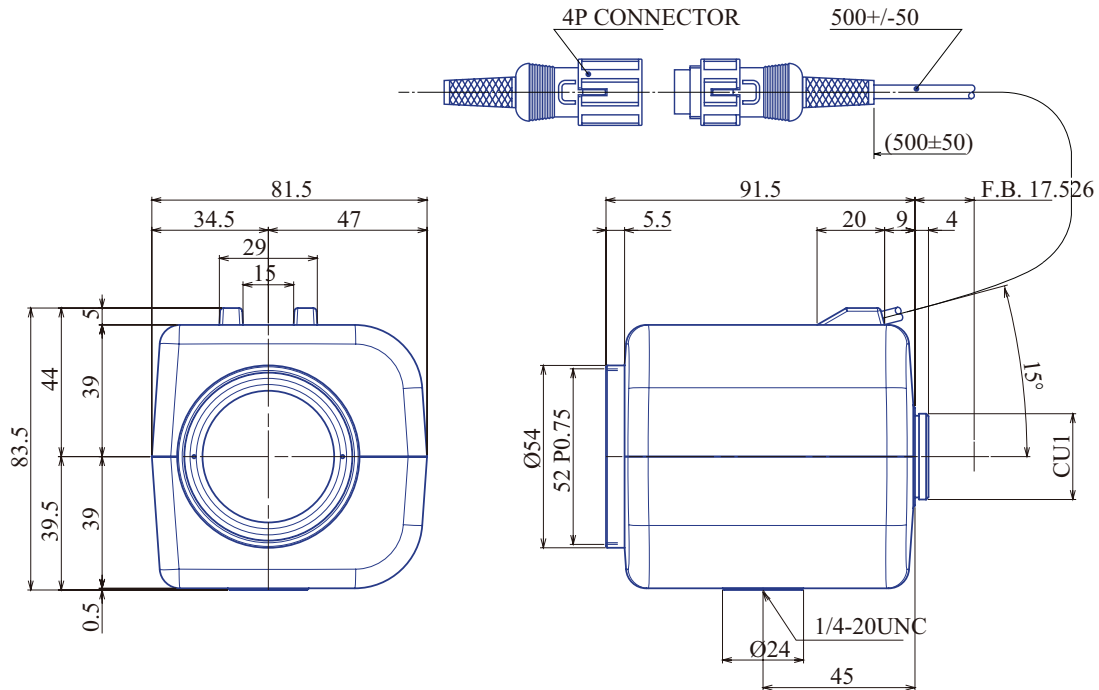

## Motorized Zoom 1/2" Varifocal GAZMPDN280800

Part No.	GAZMPDN280800
Focal Length	8-80mm
Iris Range	f/1.6-Close
Lens Format	1/2"
MOD	100mm
Mount	C
Filter Thread	M52 x P0.75
Angle of View (HxV) 1/2"	46.6°x 34.3° - 4.7° x 3.6°
Weight	600g
Dimension (WxHxL)	Ø83.5 x 81.5 x 91.5