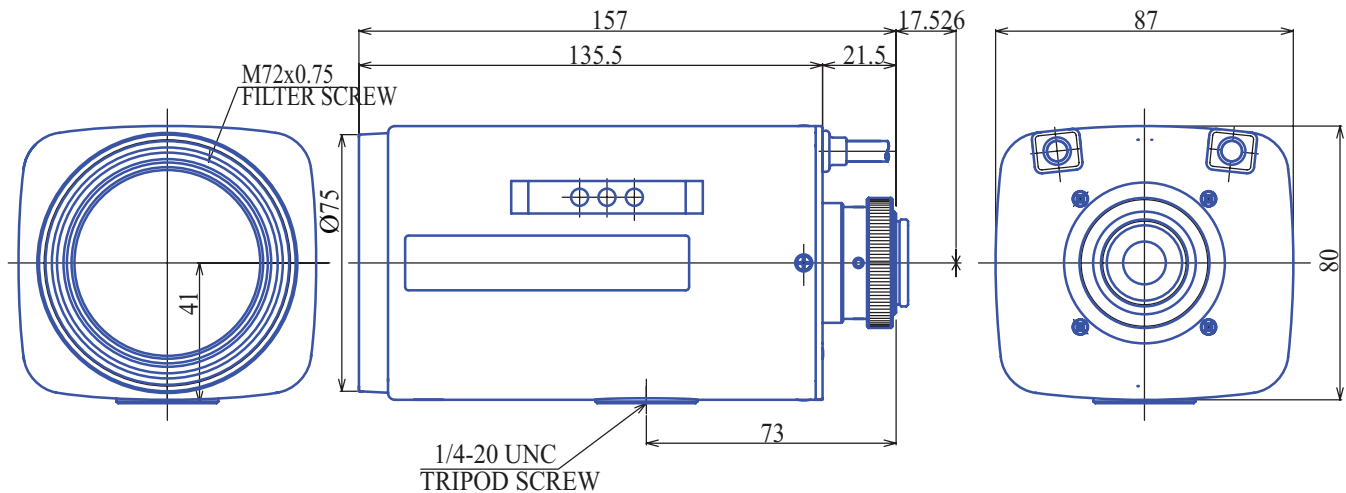

Motorized Zoom 1/2" Varifocal
GAZMPDN280120

Part No.	GAZMPDN280120
Focal Length	8-120mm
Iris Range	f/1.8-360
Lens Format	1/2"
MOD	1500mm
Mount	C
Filter Thread	M72 x P0.75
Angle of View (HxV) 1/2"	43.2° x 32.8° x 52.9° - 3.1° x 2.3° x 3.8°
Weight	740g
Dimension (WxHxL)	Ø80 x 87 x 157