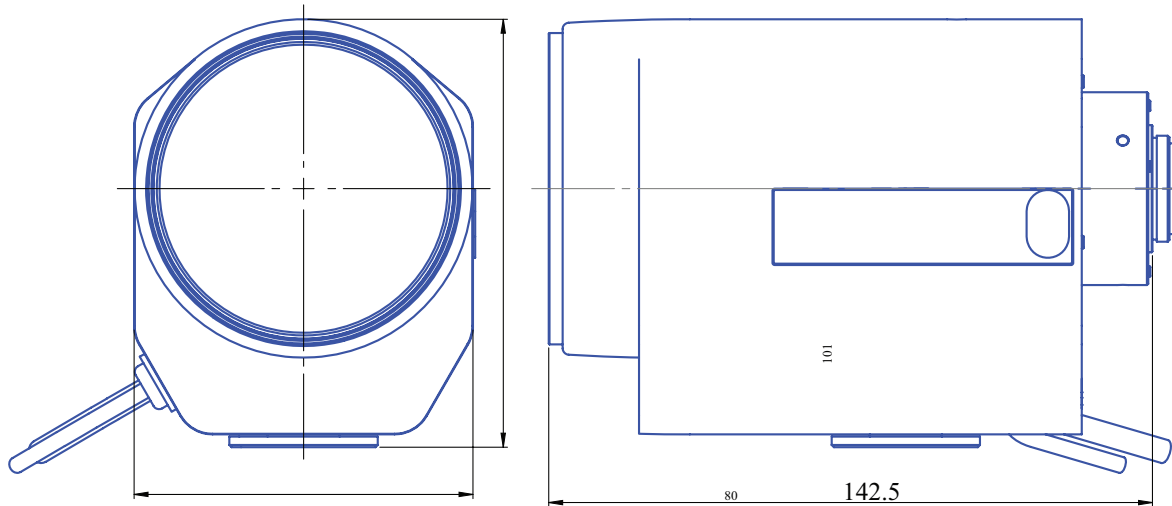

3 Motorized Zoom 1/2" Varifocal  
**GAZ75120M**

Part No.	GAZ75120M
Focal Length	7.5-120mm
Iris Range	f/1.6-Close
Lens Format	1/2"
MOD	1500mm
Mount	C
Filter Thread	M72 x P1.0
Angle of View (HxV) 1/2"	3.22° - 45.35°
Weight	980g
Dimension (WxHxL)	Ø80x 98 x 143