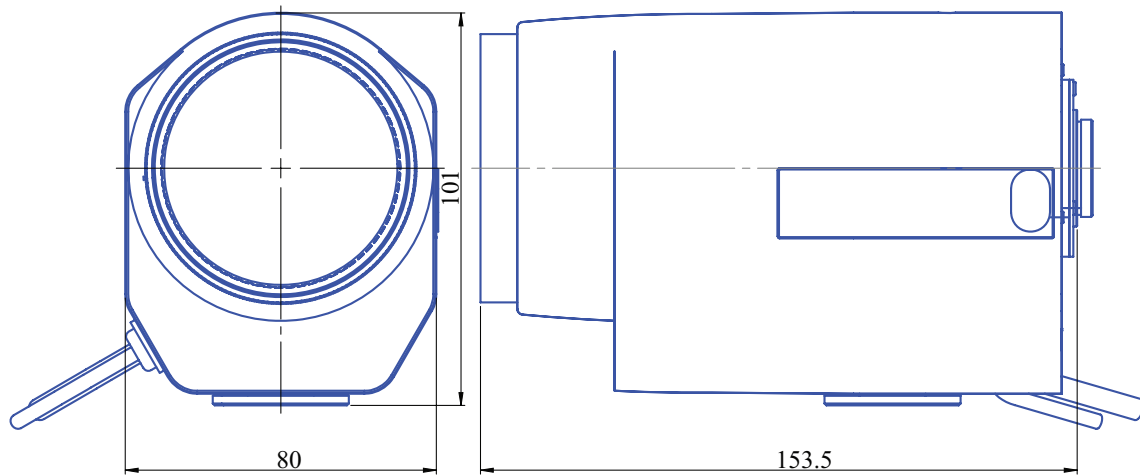

3 Motorized Zoom 1/2"
GAZ10220M

Part No.	GAZ10220M
Focal Length	10-220mm
Iris Range	f/2.2-Close
Lens Format	1/2"
MOD	1800mm
Mount	C
Filter Thread	M67 x P0.75
Angle of View (HxV) 1/2"	1.74° - 34.14°
Weight	1150g
Dimension (WxHxL)	Ø80 x 101 x 159