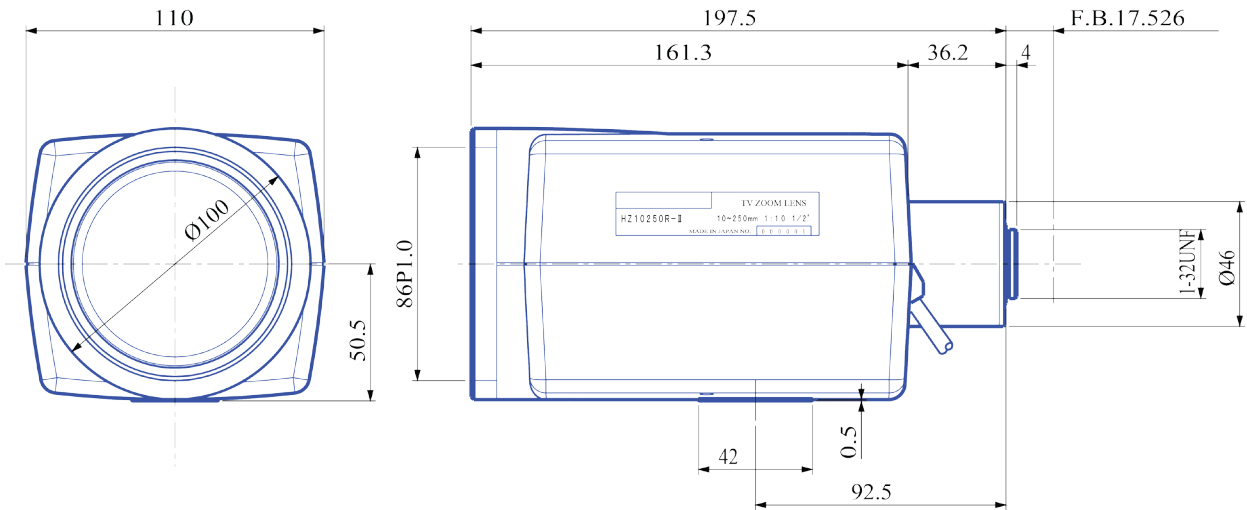

3 Motorized Zoom 1/2" Varifocal GAZ1025018M

Part No.	GAZ1025018M
Focal Length	10-250mm
Iris Range	f/1.8-Close
Lens Format	1/2"
MOD	2500mm
Mount	C
Filter Thread	M86 x P1.0
Angle of View (HxV) 1/2"	37.3° x 27.7° - 1.5° x 1.1°
Weight	1500g
Dimension (WxHxL)	Ø110 x 100 x 200