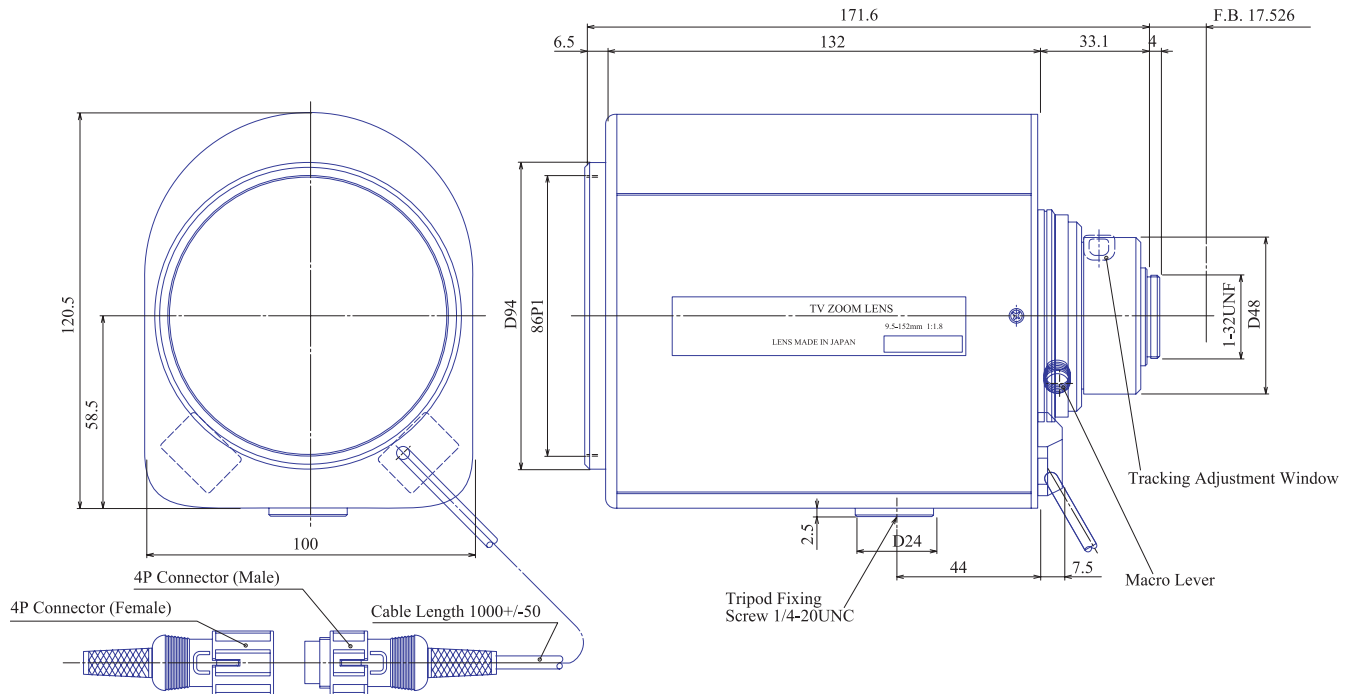

## 3 Motorized Zoom 2/3" Varifocal GAZ95152M

Part No.	GAZ95152M
Focal Length	9.5-152mm
Iris Range	f/1.8-Close
Lens Format	2/3"
MOD	1000mm
Mount	C
Filter Thread	M86 x P1.0
Angle of View (HxV) 2/3"	49.7° x 38.3° - 3.3° x 2.5°
Weight	1500g
Dimension (WxHxL)	Ø125 x 100 x 175