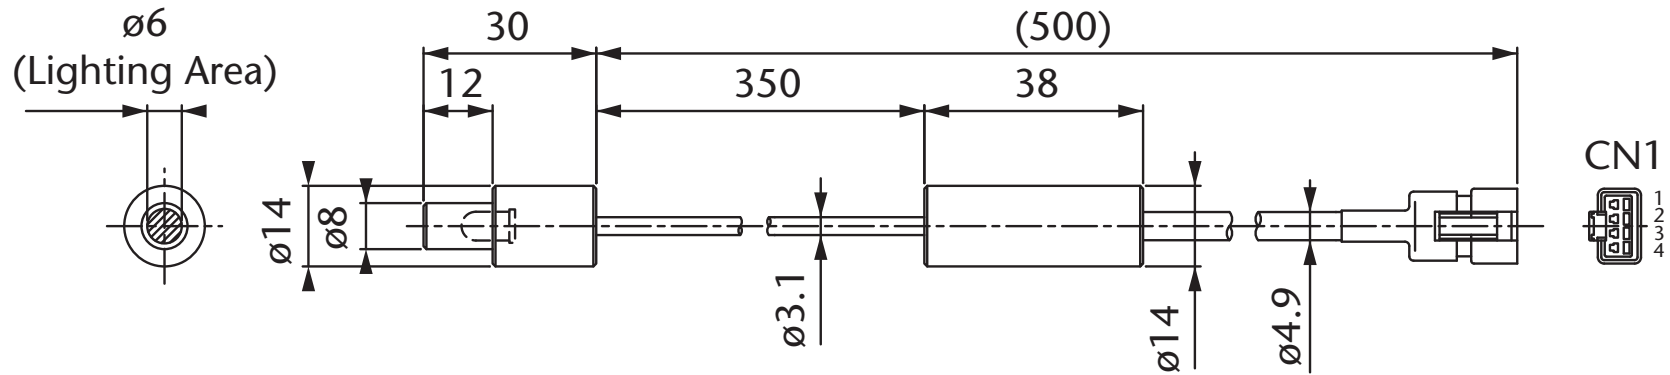

945 East 11th Avenue Tampa, FL 33605

Phone: (813) 984-0125

Contact: Sales@ pyramidimaging.com

<https://pyramidimaging.com>

Model Name : MCEL-CUV8-405
SCHOTT MORITEX Corporation