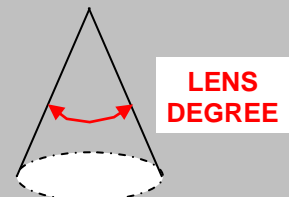

*** UV lights are available with 60 degree reflectors only ***

Spectrum Illumination • 5114 Industrial Park Rd. • Montague, MI 49437

Phone 231-894-4590 • Fax 231-894-4582

www.spectrumillumination.com

Rev. Date: 2009-05-21