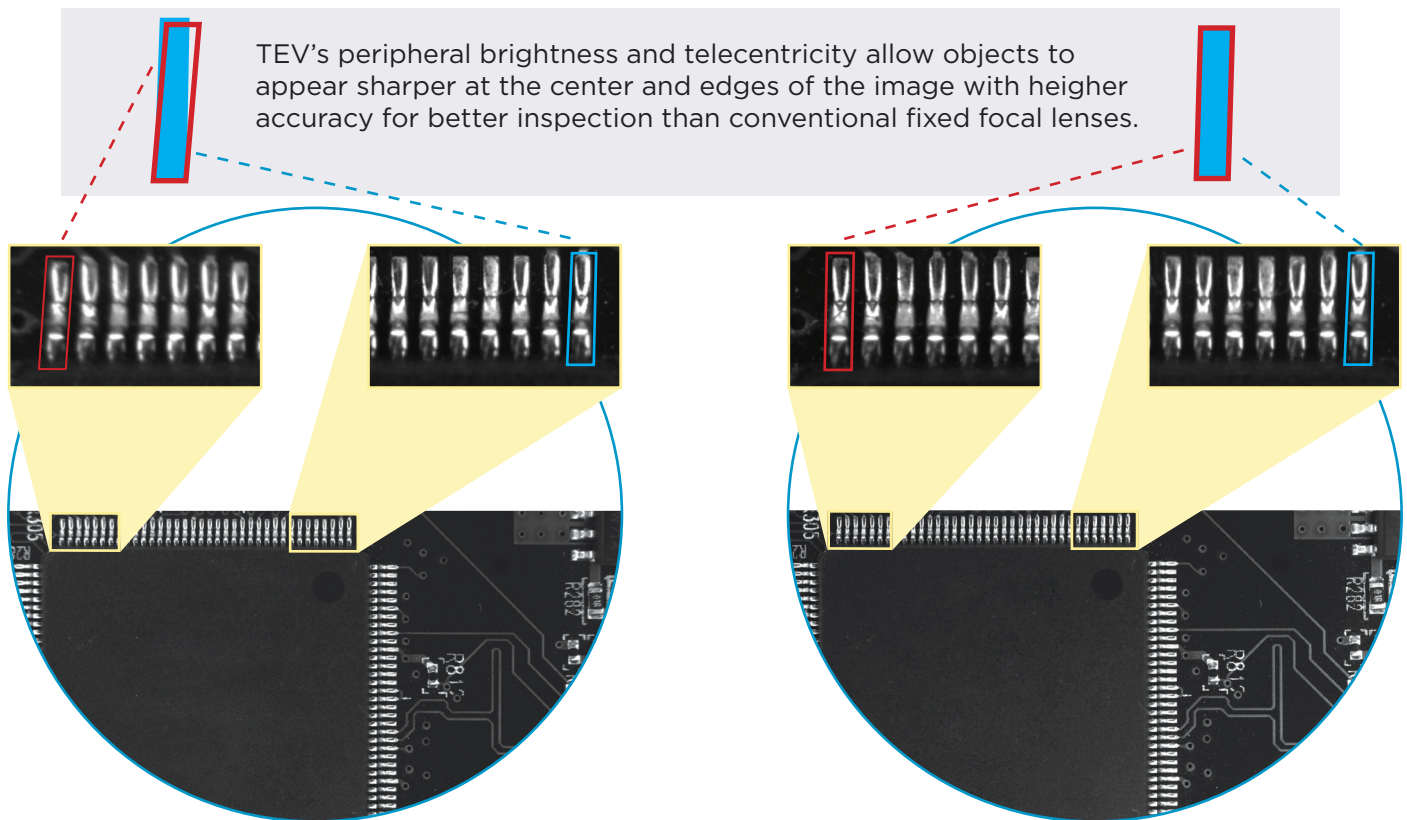

Image Comparison

Conventional Fixed Focal Lens

New VS-TEV Series