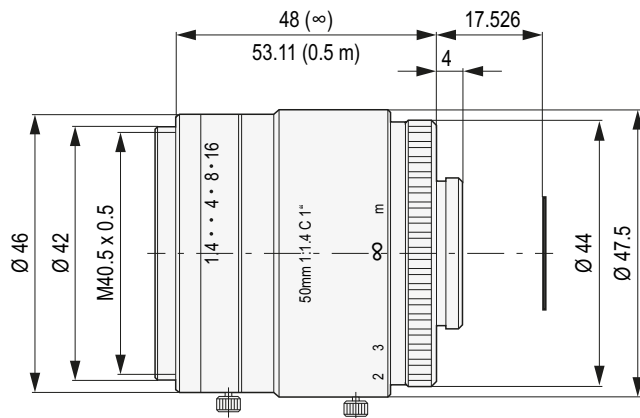

Order Number	Description	Applicable Cameras
2200000102	Lens TS5014-MP F1.4 f50mm 1"	C-mount cameras with sensors of up to 1"

Table 1: Lens Type

Dimensions in mm

Fig. 1: Lens Overview

Image Format	1"
Focal Length	50 mm
Aperture Range	<i>f</i> /1.4– <i>f</i> /16
Angle of View	Horizontal: 14.50° Vertical: 10.92°
Resolution	MP
TV Distortion	0.205 % (on 1" sensor)
Focus Range	0.5 m to infinity
Back Focal Length	14.55 mm in air
Flange Back	17.526 mm
Operation	Focus: manual with locking screw Iris: manual with locking screw
Lens Mount	C-mount
Filter Screw	M40.5 x 0.5
Dimensions	47.5 mm x 53.11 mm (max.)
Weight	190 g
Operating Temperature	-10–50 °C