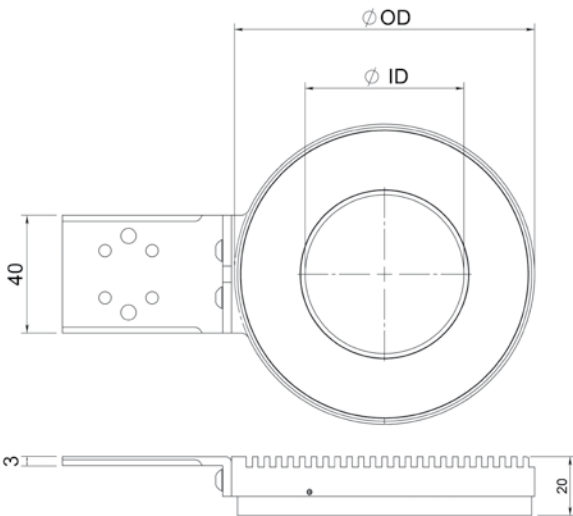

Brackets are included (no. SXX3 010213, for details see lighting head brackets).

The standard light beam angle is 12°. Custom adjustment from 0° to 40° on request.

The special RGB lights are built with high-power three-chips LEDs red, green, and blue, enabling the use of each color separately or in combination. White light can be achieved by setting each channel to the same intensity level.

Mechanical dimensions

Step files available on request

Color information

Replace "X" in order number by one character ¹⁾	Color	Wavelength
H	Red	617 nm
W	White	
R	IR	880 nm
B	Blue	465 nm
G	Green	520 nm
U	UV	395 nm

¹⁾ Example for red ring light: SAH3 1078

Order information single color lights

Order number	Sizes (mm)		Working distance (mm)	Controller ²⁾	
	outer Ø	inner Ø		steady mode	strobe mode
SAX3 1044	see ring light with lens thread				
SAX3 1078	78	34	50	1 A	8 A
SAX3 1102	102	54	80	1 A	8 A
SAX3 1132	132	84	100	1 A 3 A ³⁾	8 A 24 A ³⁾
SAX3 1162	162	114	140	1 A 3 A ³⁾	8 A 24 A ³⁾
SAX3 1202 ⁴⁾	202	155	180	3 A	24 A
SAX3 1348 ⁴⁾	345	299	300	3 A	24 A

²⁾ See controller selection for details

³⁾ For light colors white, blue, green and UV

⁴⁾ Second bracket (SXX3 010213) included for more stability

Order information RGB lights

Order number	Sizes (mm)		Working distance (mm)	Controller ⁵⁾	
	outer Ø	inner Ø		steady mode	strobe mode
RGB3 1078	78	34	50	1 A	8 A
RGB3 1102	102	54	80	1 A	8 A
RGB3 1132	132	84	100	1 A	8 A
RGB3 1162	162	114	140	1 A	8 A
RGB3 1202 ⁴⁾	202	155	180	1 A	8 A
RGB3 1348 ⁴⁾	345	299	300	on request	