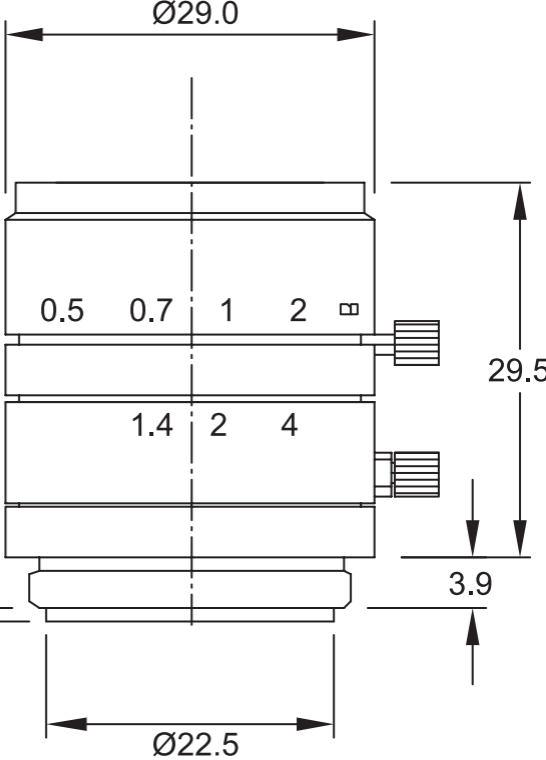

945 East 11<sup>th</sup> Avenue Tampa, FL 33605  
Phone: (813) 984-0125  
Contact: Sales@pyramidimaging.com  
<https://pyramidimaging.com>

@ INF  
Setting