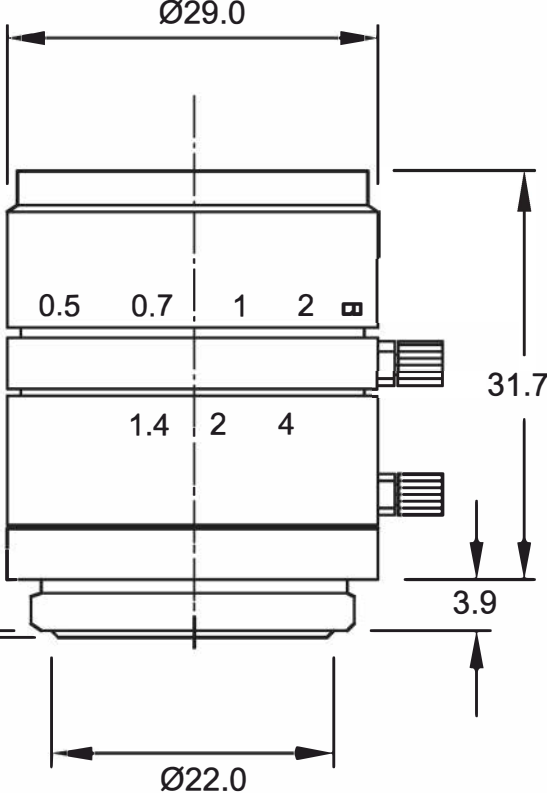

945 East 11th Avenue
Tampa, FL 33605
Phone: (813) 984-0125
Contact: Sales@pyramidimaging.com
<https://pyramidimaging.com>

@ INF
Setting