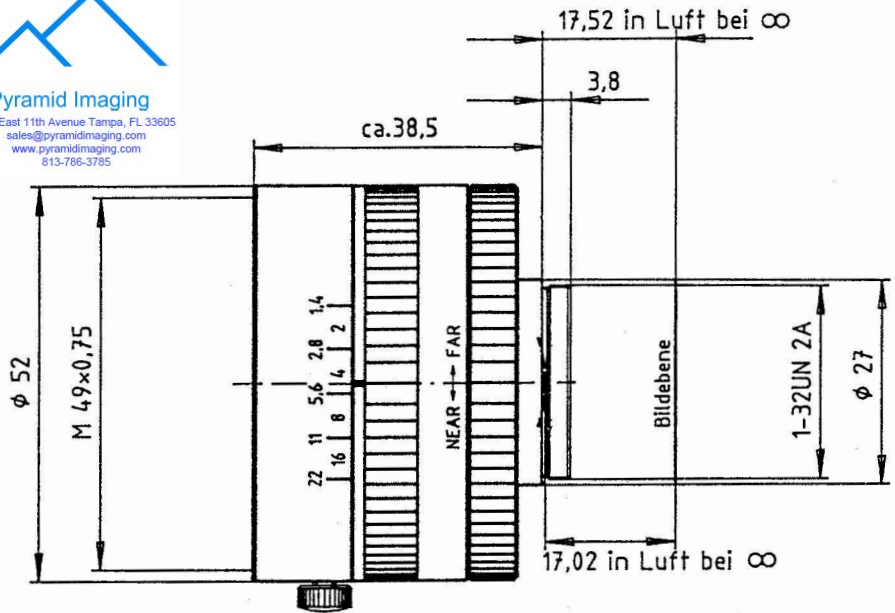

Pyramid Imaging

945 East 11th Avenue Tampa, FL 33605  
sales@pyramidimaging.com  
www.pyramidimaging.com  
813-786-3785

Xenoplan 1,9/35 in Blendenkörper

Xenoplan 1,9/35 in mot. Blendenregler (VS)