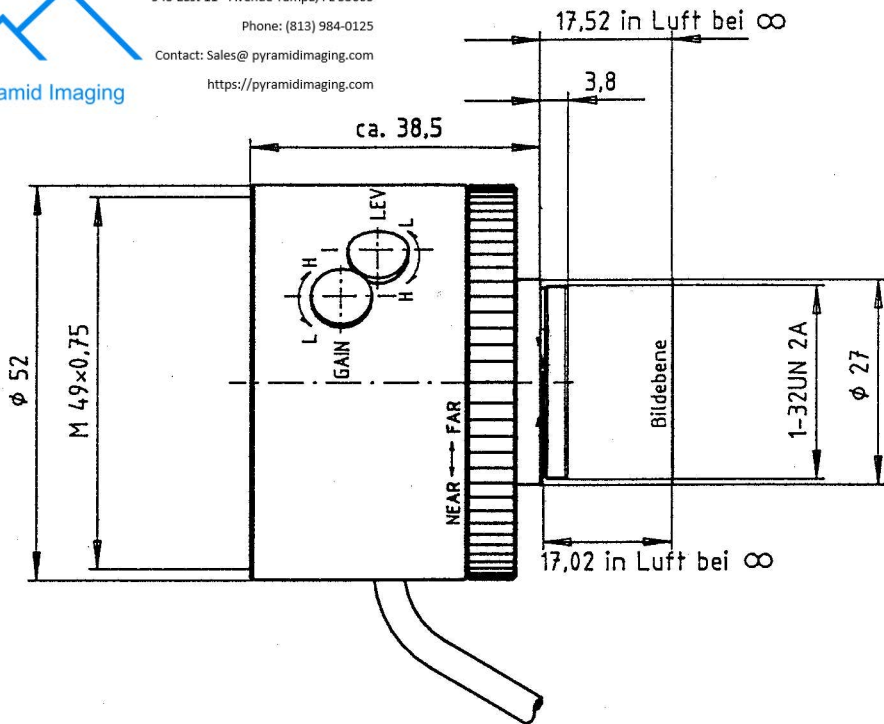

Pyramid Imaging

945 East 11th Avenue Tampa, FL 33605  
sales@pyramidimaging.com  
www.pyramidimaging.com  
813-786-3785

Xenoplan 1,9/35 in Blendenkörper

Xenoplan 1,9/35 in mot. Blendenregler (VS)