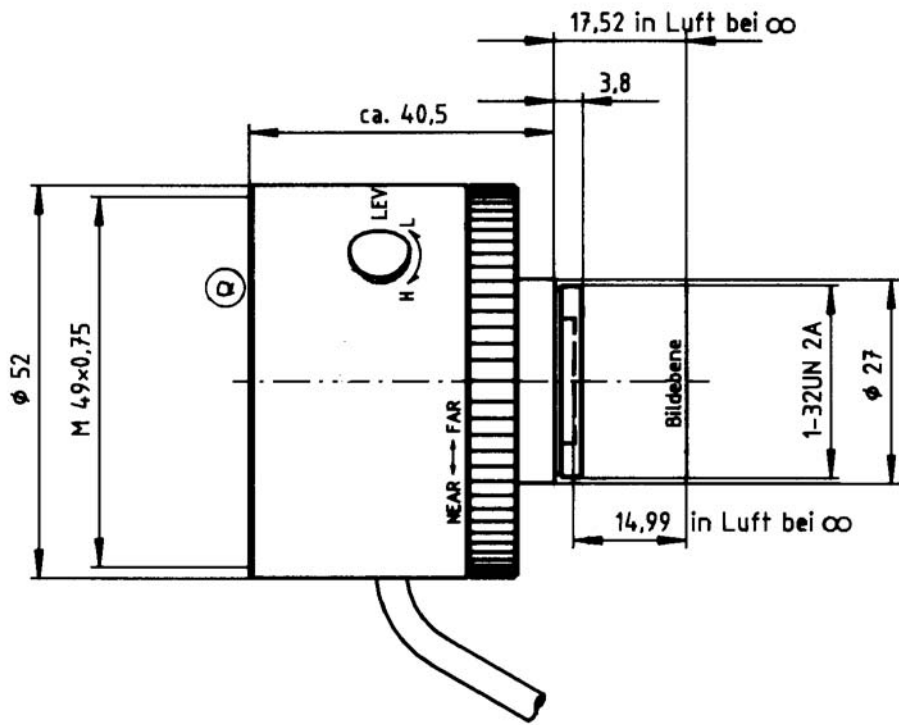

945 East 11<sup>th</sup> Avenue Tampa, FL 33605  
Phone: (813) 984-0125  
Contact: Sales@pyramidimaging.com  
<https://pyramidimaging.com>

Xenoplan 1,4/23 in man. Blendenkörper

Xenoplan 1,4/23 in mot. Blendenregler (VS)