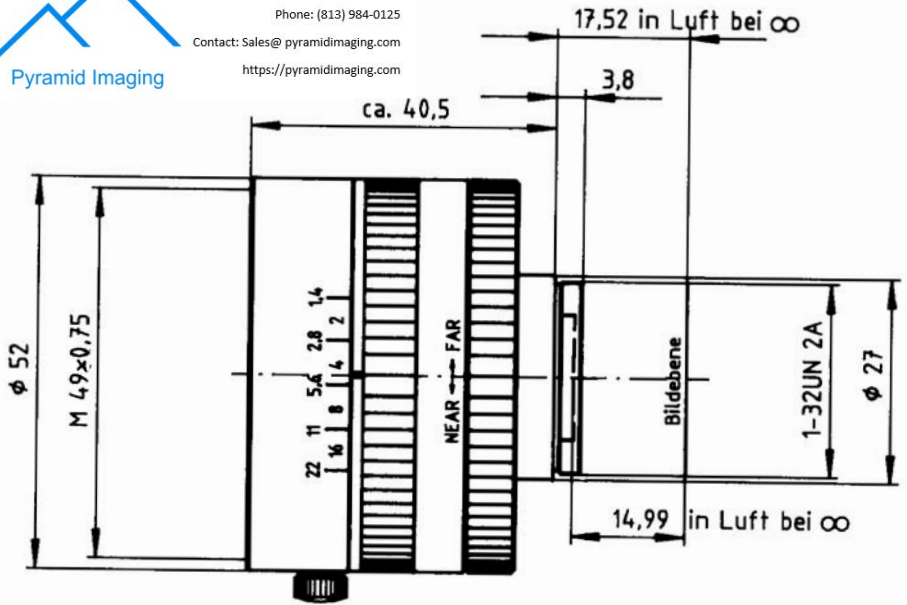

945 East 11<sup>th</sup> Avenue Tampa, FL 33605  
Phone: (813) 984-0125  
Contact: Sales@pyramidimaging.com  
<https://pyramidimaging.com>

Xenoplan 1,4/23 in man. Blendenkörper

Xenoplan 1,4/23 in mot. Blendenregler (VS)