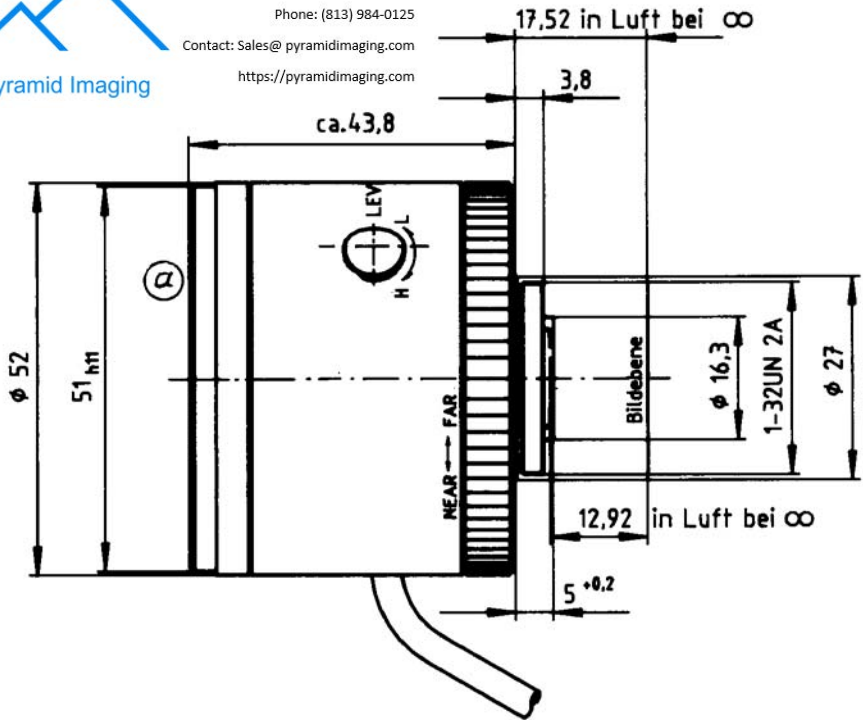

Cinegon 1,8/4,8 in man. Blendenkörper

945 East 11th Avenue Tampa, FL 33605
Phone: (813) 984-0125
Contact: Sales@pyramidimaging.com
<https://pyramidimaging.com>

Cinegon 1,8/4,8 in mot. Blendenregler (VS)