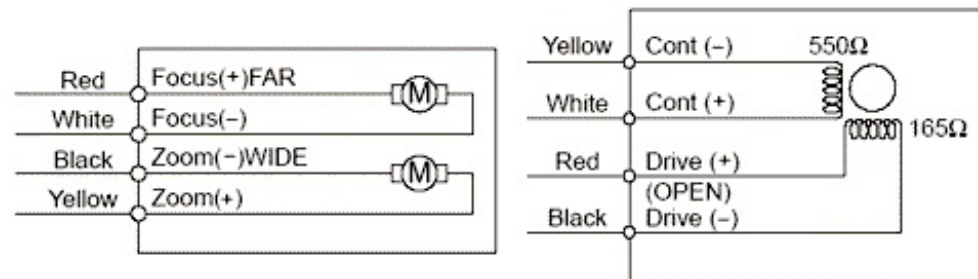

Angle of View (Horizontal x Vertical)	1/3	Tele	4.5° x 3.4°
	1/4	Wide	32.6° x 24.5°
		Tele	3.4° x 2.6°
Focusing Range			1.2m - ∞
Operation	Focus		Motorized
	Zoom		Motorized
	Iris		Auto Iris(DC)
Filter Size			M52 P=0.75mm
Back Focus(in air)			14.10mm
Input Voltage(Maximun Electric Power Consumption)	Focus		DC 6V or 12V (47mA)
	Zoom		DC 6V or 12V (47mA)
Operating Voltage			Open 4.0V Close 0V
Weight			380g
Operating Temperature			-5°C - +50°C

Wiring Disgram