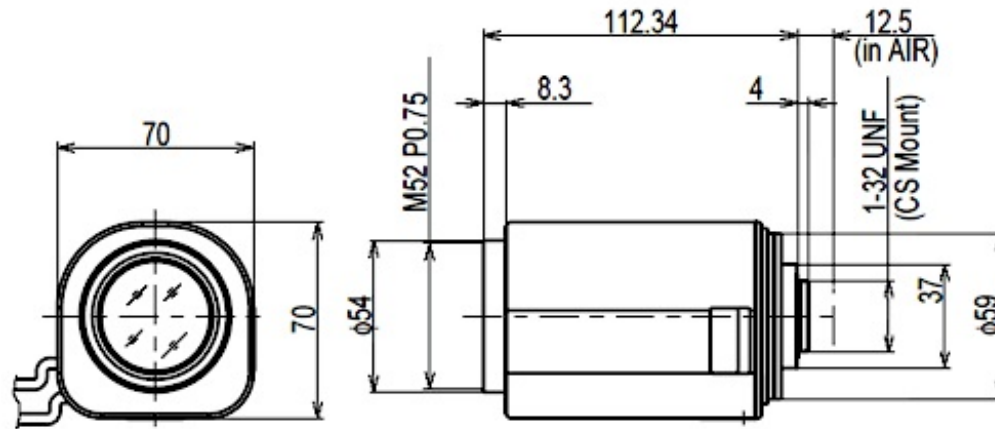

## 13ZG10X6CT

### SPECIFICATIONS

		13ZG10X6CT
Imager Size		1/3
Mount Type		CS
Focal Length		6 - 60mm
Aperture Range		1.4 - 360
	Wide	43.4° x 32.7°

Angle of View (Horizontal x Vertical)	1/3	Tele	4.5° x 3.4°
	1/4	Wide	32.6° x 24.5°
		Tele	3.4° x 2.6°
Focusing Range			1.2m - ∞
Operation	Focus		Motorized
	Zoom		Motorized
	Iris		Auto Iris(DC)
Filter Size			M52 P=0.75mm
Back Focus(in air)			14.10mm
Input Voltage(Maximun Electric Power Consumption)	Focus		DC 6V or 12V (47mA)
	Zoom		DC 6V or 12V (47mA)
Operating Voltage			Open 4.0V Close 0V
Weight			380g
Operating Temperature			-5°C - +50°C