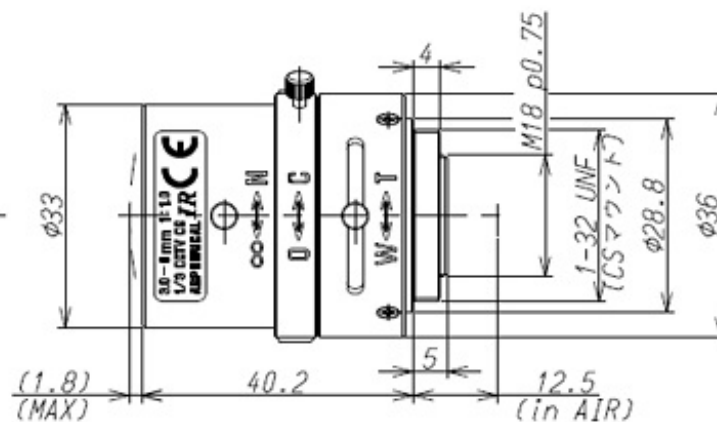

13VM308ASIR

SPECIFICATIONS

		13VM308ASIR	
Imager Size		1/3	
Mount Type		CS	
Focal Length		3.0 - 8mm	
Aperture Range		1.0 - Close	
	1/3	Wide	90.8° x 66.6°
		Telo	26.2° x 27.0°

Angle of View (Horizontal x Vertical)		Wide	36.2° x 27.0°
	1/4	Wide	66.6° x 49.3°
		Tele	27.0° x 20.2°
Focusing Range			0.2m - ∞
Operation	Focus		Manual with Lock
	Zoom		Manual with Lock
	Iris		Manual with Lock
Filter Size			-
Back Focus(in air)			Wide 8.36 - Tele 14.12mm
Operating Voltage			-
Weight			38g
Operating Temperature			-20°C - +60°C