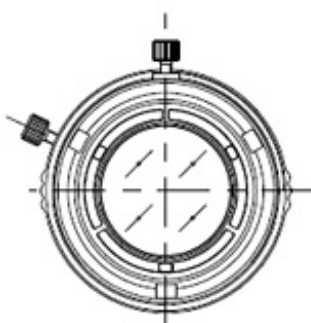

13VM308ASIR

SPECIFICATIONS

		13VM308ASIR	
Imager Size		1/3	
Mount Type		CS	
Focal Length		3.0 - 8mm	
Aperture Range		1.0 - Close	
	1/3	Wide	90.8° x 66.6°
		Telo	26.2° x 27.0°

Angle of View (Horizontal x Vertical)		Wide	36.2° x 27.0°
	1/4	Wide	66.6° x 49.3°
		Tele	27.0° x 20.2°
Focusing Range			0.2m - ∞
Operation	Focus		Manual with Lock
	Zoom		Manual with Lock
	Iris		Manual with Lock
Filter Size			-
Back Focus(in air)			Wide 8.36 - Tele 14.12mm
Operating Voltage			-
Weight			38g
Operating Temperature			-20°C - +60°C