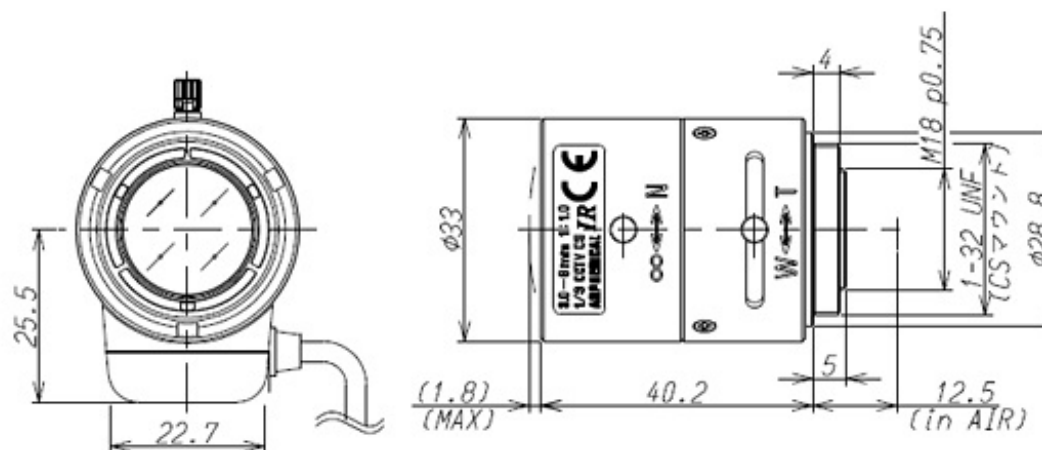

13VG308ASIR

SPECIFICATIONS

		13VG308ASIR	
Imager Size		1/3	
Mount Type		CS	
Focal Length		3.0 - 8mm	
Aperture Range		1.0 - 360	
	1/3	Wide	90.8° x 66.6°
		Telo	26.0° x 27.0°

Angle of View (Horizontal x Vertical)		Wide	30.2° x 21.0°
	1/4	Wide	66.6° x 49.3°
		Tele	27.0° x 20.2°
Focusing Range			0.2m - ∞
Operation	Focus		Manual with Lock
	Zoom		Manual with Lock
	Iris		DC Auto Iris
Filter Size			-
Back Focus(in air)			Wide 8.36 - Tele 14.12mm
Operating Voltage			Open 4.0V Close 0.5V
Weight			46g
Operating Temperature			-20°C - +60°C
Wiring Diagram			