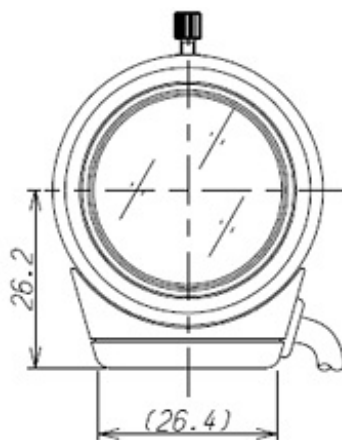

13VG2811ASIR

SPECIFICATIONS

			13VG2811ASIR
Imager Size			1/3
Mount Type			CS
Focal Length			2.8 - 11mm
Aperture Range			1.4 - 360
	1/3	Wide	97.4° x 72.4°
		Telo	26.2° x 19.7°

Angle of View (Horizontal x Vertical)		Tele	20.2° x 19.1°
	1/4	Wide	72.4° x 54.0°
		Tele	19.7° x 14.7°
Focusing Range			0.3m - ∞
Operation	Focus		Manual with Lock
	Zoom		Manual with Lock
	Iris		DC Auto Iris
Filter Size			-
Back Focus(in air)			Wide 8.66 - Tele 18.69mm
Operating Voltage			Open 4.0V Close 0.5V
Weight			79g
Operating Temperature			-20°C - +60°C
Wiring Diagram			