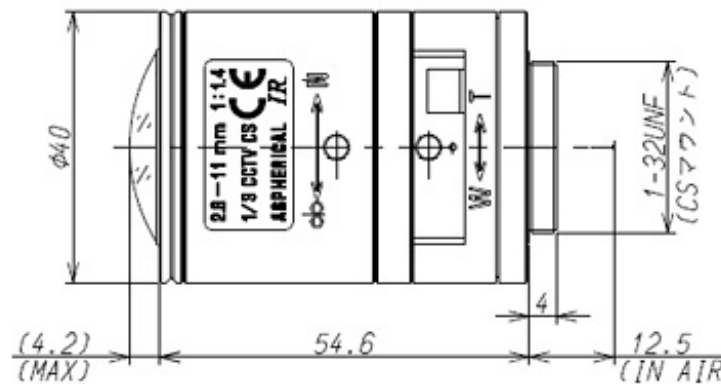

13VG2811ASIR

SPECIFICATIONS

			13VG2811ASIR
Imager Size			1/3
Mount Type			CS
Focal Length			2.8 - 11mm
Aperture Range			1.4 - 360
	1/3	Wide	97.4° x 72.4°
		Telo	26.2° x 19.7°

Angle of View (Horizontal x Vertical)		Tele	20.2° x 19.1°
	1/4	Wide	72.4° x 54.0°
		Tele	19.7° x 14.7°
Focusing Range			0.3m - ∞
Operation	Focus		Manual with Lock
	Zoom		Manual with Lock
	Iris		DC Auto Iris
Filter Size			-
Back Focus(in air)			Wide 8.66 - Tele 18.69mm
Operating Voltage			Open 4.0V Close 0.5V
Weight			79g
Operating Temperature			-20°C - +60°C
Wiring Diagram			