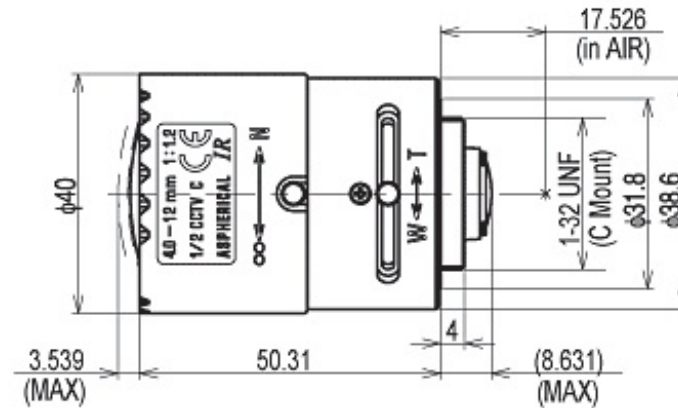

### SPECIFICATIONS

		12VG412ASIR	
Imager Size		1/2	
Mount Type		C	
Focal Length		4.0 - 12mm	
Aperture Range		1.2 - 360	
Angle of View	1/2	Wide	93.7° x 68.9°
		Tele	31.2° x 23.4°

(Horizontal x Vertical)	1/3	Wide	68.9° x 51.1°
		Tele	23.4° x 17.5°
Focusing Range		0.3m - ∞	
Operation	Focus	Manual with Lock	
	Zoom	Manual with Lock	
	Iris	DC Auto Iris	
Filter Size		-	
Back Focus(in air)		Wide 10.157 - Tele 19.911mm	
Operating Voltage		Open 3.0V Close 0.5V	
Weight		68g	
Operating Temperature		-20°C - +60°C	
Wiring Disgram			

Pin	
1	Cont(-)
2	Cont(+)
3	Drive(+)
4	Drive(-)