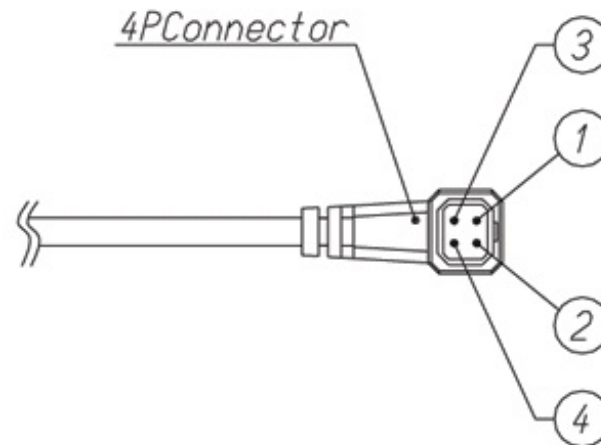

### SPECIFICATIONS

		12VG412ASIR	
Imager Size		1/2	
Mount Type		C	
Focal Length		4.0 - 12mm	
Aperture Range		1.2 - 360	
Angle of View	1/2	Wide	93.7° x 68.9°
		Tele	31.2° x 23.4°

(Horizontal x Vertical)	1/3	Wide	68.9° x 51.1°
		Tele	23.4° x 17.5°
Focusing Range		0.3m - ∞	
Operation	Focus	Manual with Lock	
	Zoom	Manual with Lock	
	Iris	DC Auto Iris	
Filter Size		-	
Back Focus(in air)		Wide 10.157 - Tele 19.911mm	
Operating Voltage		Open 3.0V Close 0.5V	
Weight		68g	
Operating Temperature		-20°C - +60°C	
Wiring Disgram			

Pin	
1	Cont(-)
2	Cont(+)
3	Drive(+)
4	Drive(-)