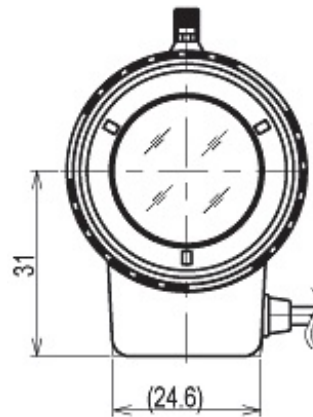

### SPECIFICATIONS

		12VG412ASIR	
Imager Size		1/2	
Mount Type		C	
Focal Length		4.0 - 12mm	
Aperture Range		1.2 - 360	
Angle of View	1/2	Wide	93.7° x 68.9°
		Tele	31.2° x 23.4°

(Horizontal x Vertical)	1/3	Wide	68.9° x 51.1°
		Tele	23.4° x 17.5°
Focusing Range		0.3m - ∞	
Operation	Focus	Manual with Lock	
	Zoom	Manual with Lock	
	Iris	DC Auto Iris	
Filter Size		-	
Back Focus(in air)		Wide 10.157 - Tele 19.911mm	
Operating Voltage		Open 3.0V Close 0.5V	
Weight		68g	
Operating Temperature		-20°C - +60°C	
Wiring Disgram			