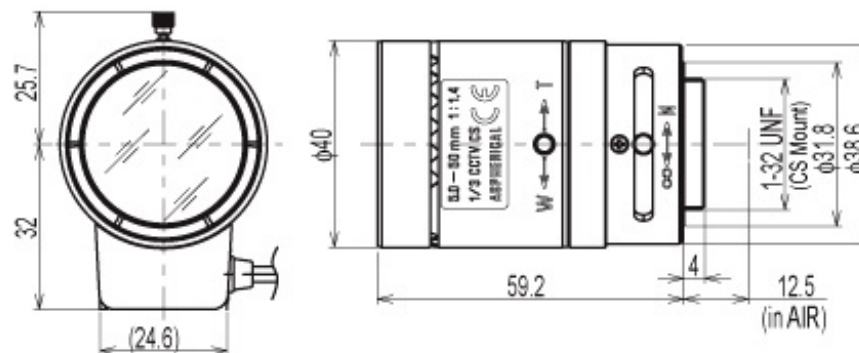

13VG550ASII

SPECIFICATIONS

			13VG550ASII
Imager Size			1/3
Mount Type			CS
Focal Length			5 - 50mm
Aperture Range			1.4 - 360
Angle of View (Horizontal x Vertical)	1/3	Wide	53.6° x 40.3°
		Tele	5.6° x 4.2°
		Wide	40.3° x 30.1°

	1/4	Tele	4.2° x 3.1°
Focusing Range			0.3m - ∞
Operation		Focus	Manual
		Zoom	Manual
		Iris	DC Auto Iris
Filter Size			-
Back Focus(in air)			Wide 10.05 - Tele 11.81mm
Operating Voltage			Open 4.0V Close 0.7V
Weight			84g
Operating Temperature			-20°C - +60°C