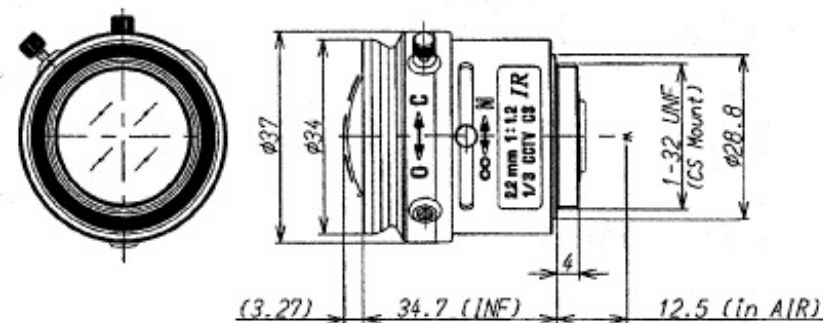

13FM22IR

SPECIFICATIONS

		13FM22IR
Imager Size		1/3
Mount Type		CS
Focal Length		2.2mm
Aperture Range		1.2 - Close
Angle of View (Horizontal x Vertical)	1/3	118.6° x 90.0°
	1/4	90.0° x 67.9°
Focusing Range		0.1m - ∞

Operation	Focus	Manual with Lock
	Iris	Manual with Lock
Filter Size		-
Back Focus(in air)		7.58mm
Operating Voltage		-
Weight		41g
Operating Temperature		-20°C - +60°C

Download

You can download the specifications.