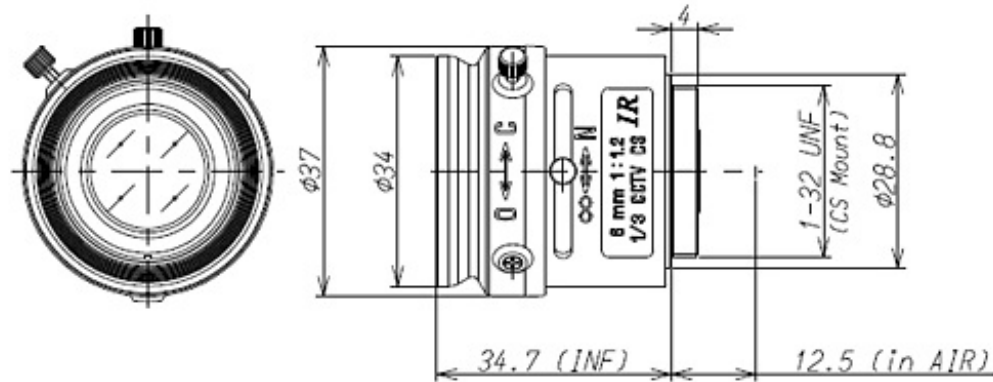

13FM06IR

SPECIFICATIONS

		13FM06IR
Imager Size		1/3
Mount Type		CS
Focal Length		6mm
Aperture Range		1.2 - Close
Angle of View (Horizontal x Vertical)	1/3	46.5° x 34.6°
	1/4	34.6° x 25.9°

Focusing Range		0.2m - ∞
Operation	Focus	Manual with Lock
	Iris	Manual with Lock
Filter Size		-
Back Focus(in air)		8.92mm
Operating Voltage		-
Weight		32g
Operating Temperature		-20°C - +60°C