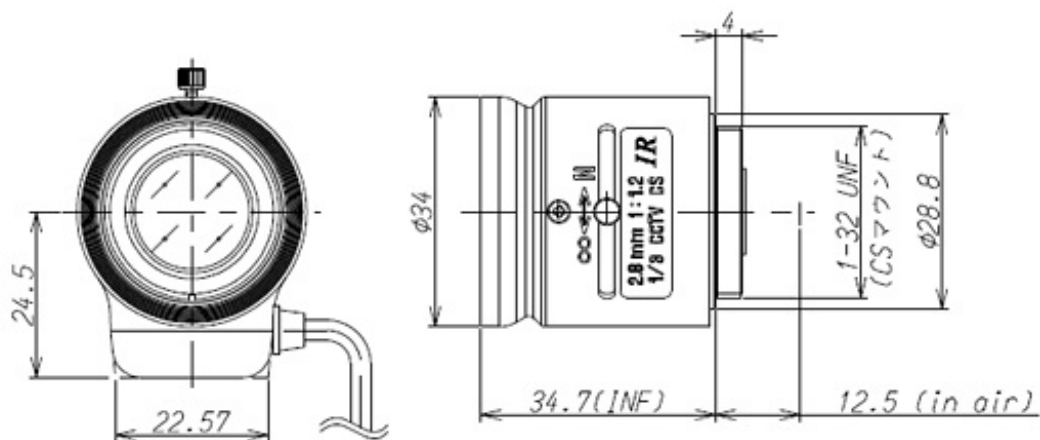

### SPECIFICATIONS

		13FG28IR
Imager Size		1/3
Mount Type		CS
Focal Length		2.8mm
Aperture Range		1.2 - 360
Angle of View (Horizontal x Vertical)	1/3	93.2° x 70.7°
	1/4	70.7° x 53.4°

Focusing Range		0.2m - ∞
Operation	Focus	Manual with Lock
	Iris	Auto Iris (DC)
Filter Size		-
Back Focus(in air)		8.58mm
Operating Voltage		Open 2.5V Close 0.5V
Weight		44g
Operating Temperature		-20°C - +60°C