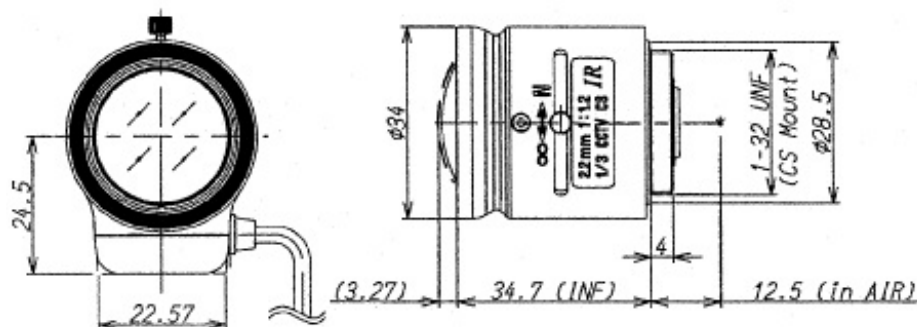

13FG22IR

SPECIFICATIONS

		13FG22IR
Imager Size		1/3
Mount Type		CS
Focal Length		2.2mm
Aperture Range		1.2 - 360
Angle of View (Horizontal x Vertical)	1/3	118.6° x 90.0°
	1/4	90.0° x 67.9°
Focusing Range		0.1m - ∞

Operation	Focus	Manual with Lock
	Iris	Auto Iris (DC)
Filter Size		-
Back Focus(in air)		7.58mm
Operating Voltage		Open 2.5V Close 0.5V
Weight		49g
Operating Temperature		-20°C - +60°C

Wiring Diagram

Pyramid Imaging
945 East 11th Avenue Tampa, FL 33605
sales@pyramidimaging.com
www.pyramidimaging.com
813-786-3785

Pin	
1	Cont(-)
2	Cont(+)
3	Drive(+)
4	Drive(-)

4P Connector

Download

You can download the specifications.

[▶ Download Specifications](#)