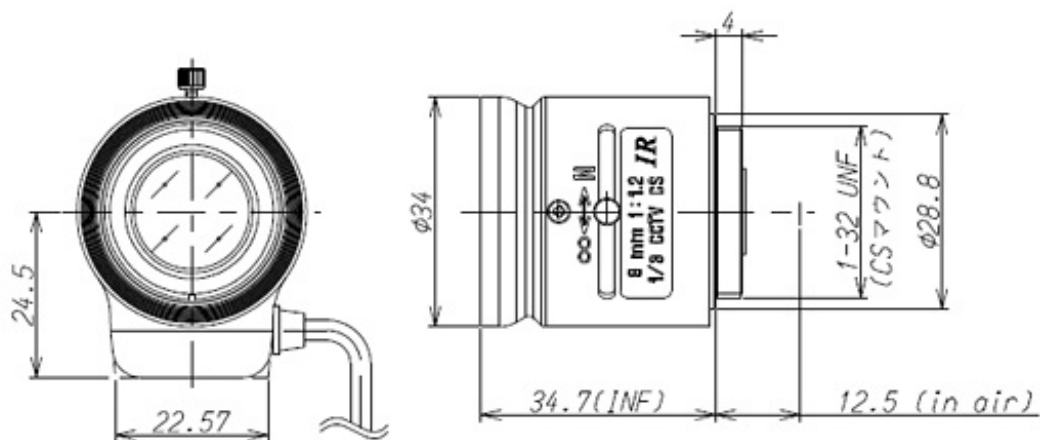

13FG08IR

SPECIFICATIONS

		13FG08IR
Imager Size		1/3
Mount Type		CS
Focal Length		8mm
Aperture Range		1.2 - 360
Angle of View (Horizontal x Vertical)	1/3	34.5° x 25.7°
	1/4	25.7° x 19.2°

Focusing Range		0.2m - ∞
Operation	Focus	Manual with Lock
	Iris	Auto Iris (DC)
Filter Size		-
Back Focus(in air)		9.89mm
Operating Voltage		Open 2.5V Close 0.5V
Weight		40g
Operating Temperature		-20°C - +60°C