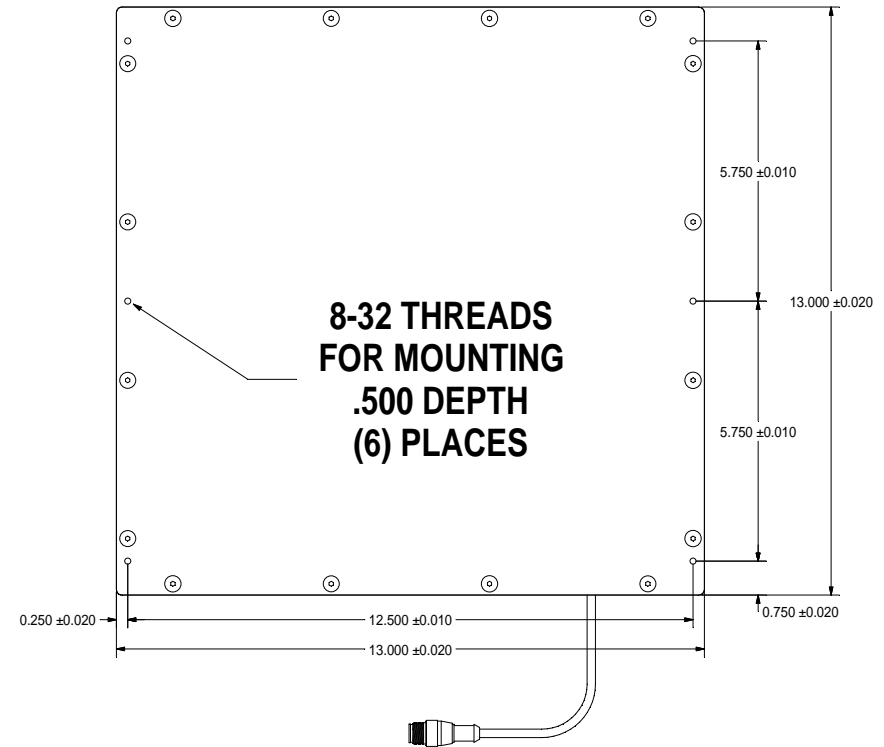

TOP VIEW

BOTTOM VIEW

SIDE VIEW

STANDARD EUROFAST 4-PIN (MALE) CONNECTOR

- PIN 1 (+24VDC / BROWN)
- PIN 3 (GROUND / BLUE)
- PIN 4 (+24VDC / BLACK) STROBE/CONT.

Pyramid Imaging

Pyramid Imaging Inc
945 East 11th Avenue
Tampa, FL 33605
<https://pyramidimaging.com>
Sales@pyramidimaging.com
(813) 984-0125

BL1212 MOUNT SPECIFICATIONS