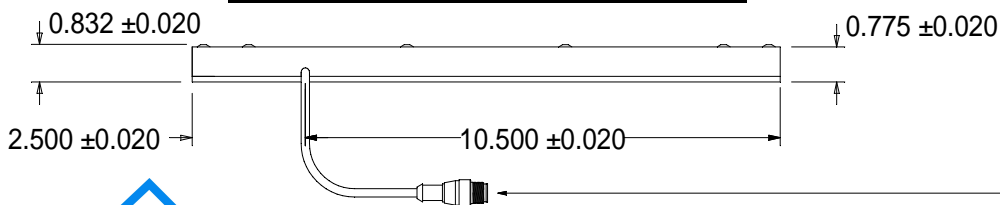

TOP VIEW

BOTTOM VIEW

SIDE VIEW

STANDARD EUROFAST 4-PIN (MALE) CONNECTOR

- PIN 1 (+24VDC / BROWN)
- PIN 3 (GROUND / BLUE)
- PIN 4 (+24VDC / BLACK) STROBE/CONT.

Pyramid Imaging

Pyramid Imaging Inc
945 East 11th Avenue
Tampa, FL 33605
<https://pyramidimaging.com>
Sales@pyramidimaging.com
(813) 984-0125