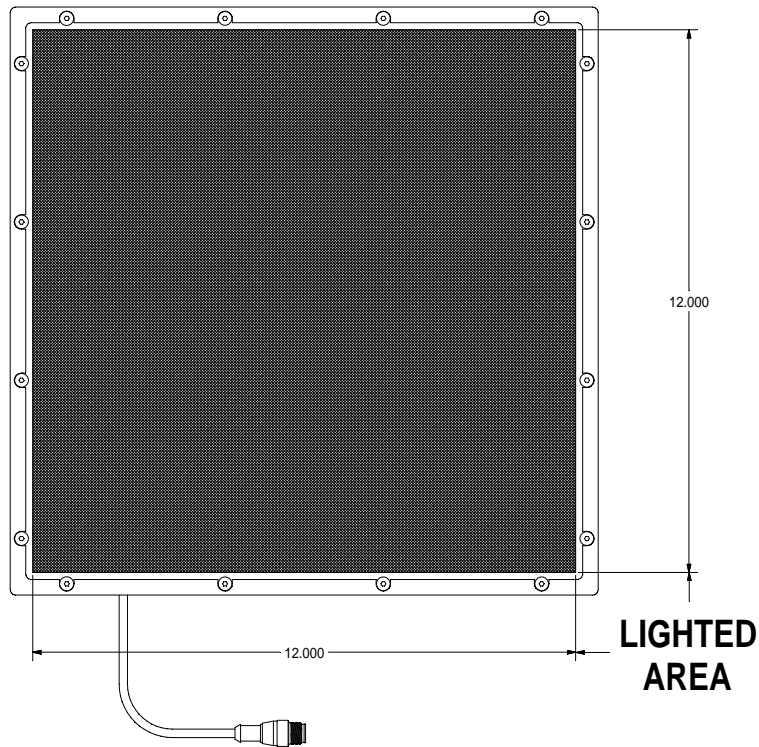

TOP VIEW

BOTTOM VIEW

SIDE VIEW

STANDARD EUROFAST 4-PIN (MALE) CONNECTOR

- PIN 1 (+24VDC / BROWN)
- PIN 3 (GROUND / BLUE)
- PIN 4 (+24VDC / BLACK) STROBE/CONT.

Pyramid Imaging

Pyramid Imaging Inc
945 East 11th Avenue
Tampa, FL 33605
<https://pyramidimaging.com>
Sales@pyramidimaging.com
(813) 984-0125

BL1212 MOUNT SPECIFICATIONS