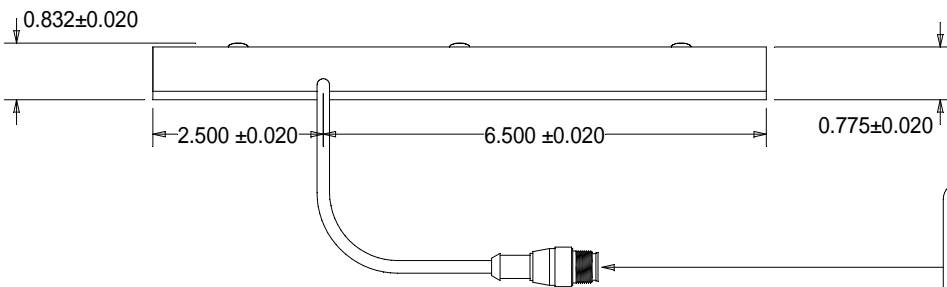

TOP VIEW

BOTTOM VIEW

SIDE VIEW

BL18 MOUNT SPECIFICATIONS

STANDARD EUROFAST 4-PIN (MALE) CONNECTOR

- PIN 1 (+24VDC / BROWN)
- PIN 3 (GROUND / BLUE)
- PIN 4 (+24VDC / BLACK) STROBE/CONT.

Pyramid Imaging Inc
945 East 11th Avenue
Tampa, FL 33605
<https://pyramidimaging.com>
Sales@pyramidimaging.com
(813) 984-0125