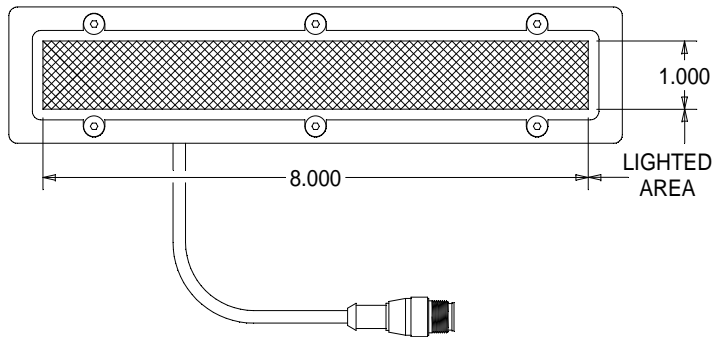

TOP VIEW

BOTTOM VIEW

SIDE VIEW

BL18 MOUNT SPECIFICATIONS

STANDARD EUROFAST 4-PIN (MALE) CONNECTOR

- PIN 1 (+24VDC / BROWN)
- PIN 3 (GROUND / BLUE)
- PIN 4 (+24VDC / BLACK) STROBE/CONT.

Pyramid Imaging Inc
945 East 11th Avenue
Tampa, FL 33605
<https://pyramidimaging.com>
Sales@pyramidimaging.com
(813) 984-0125