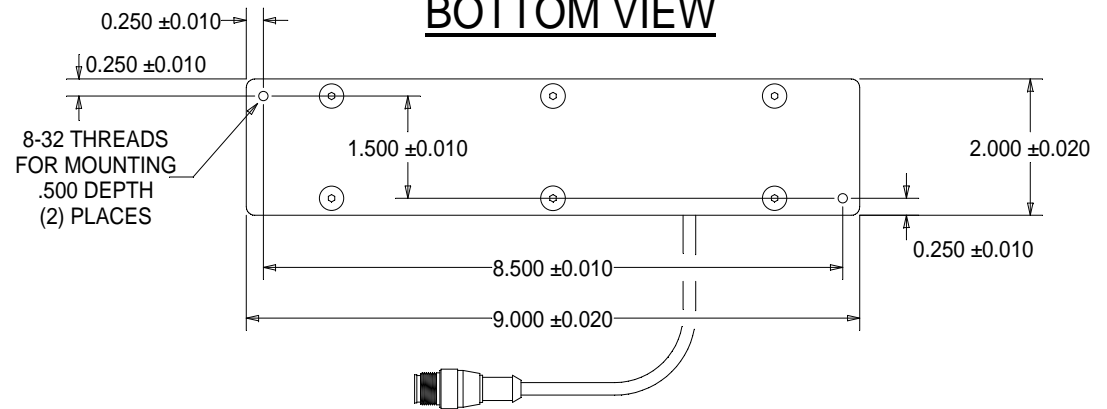

TOP VIEW

BOTTOM VIEW

SIDE VIEW

BL18 MOUNT SPECIFICATIONS

STANDARD EUROFAST 4-PIN (MALE) CONNECTOR

- PIN 1 (+24VDC / BROWN)
- PIN 3 (GROUND / BLUE)
- PIN 4 (+24VDC / BLACK) STROBE/CONT.

Pyramid Imaging Inc
945 East 11th Avenue
Tampa, FL 33605
<https://pyramidimaging.com>
Sales@pyramidimaging.com
(813) 984-0125