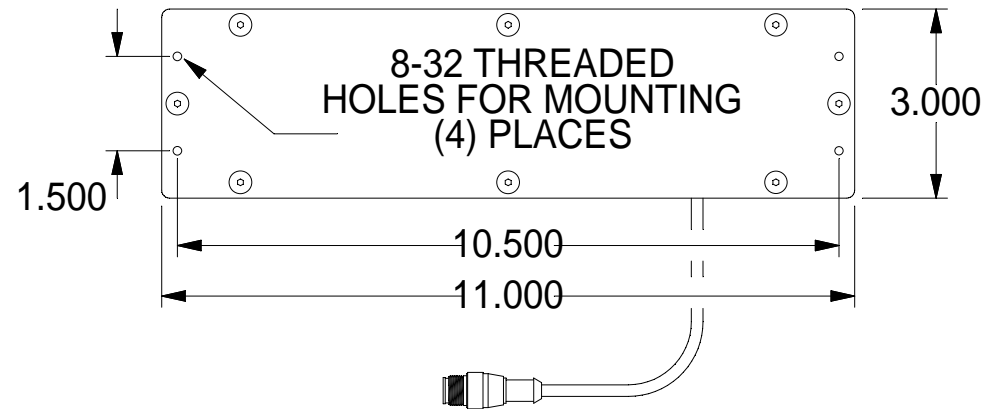

TOP VIEW

BOTTOM VIEW

SIDE VIEW

STANDARD EUROFAST 4-PIN (MALE) CONNECTOR

PIN 1 (+24VDC / BROWN)

PIN 3 (GROUND / BLUE)

PIN 4 (+24VDC / BLACK) STROBE/CONT.

BL210 MOUNT SPECIFICATIONS