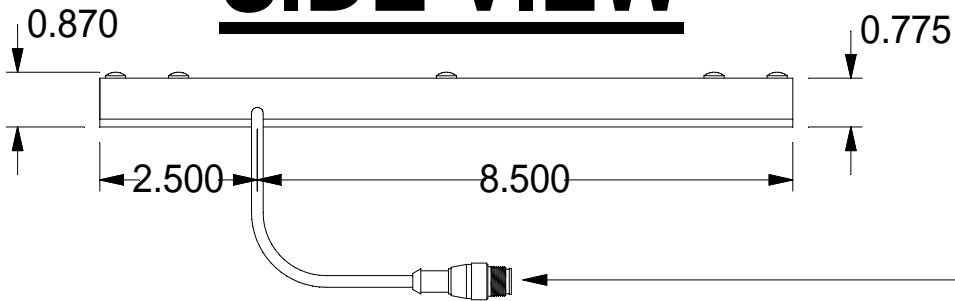

TOP VIEW

BOTTOM VIEW

SIDE VIEW

STANDARD EUROFAST 4-PIN (MALE) CONNECTOR

PIN 1 (+24VDC / BROWN)

PIN 3 (GROUND / BLUE)

PIN 4 (+24VDC / BLACK) STROBE/CONT.

BL210 MOUNT SPECIFICATIONS