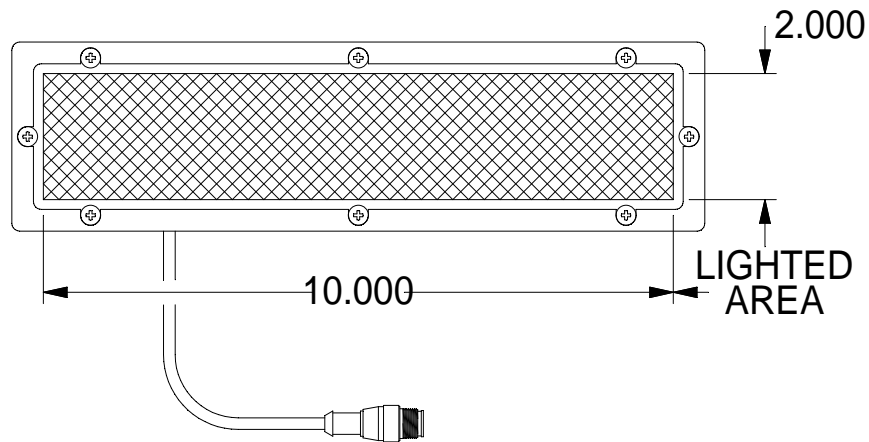

TOP VIEW

BOTTOM VIEW

SIDE VIEW

STANDARD EUROFAST 4-PIN (MALE) CONNECTOR

PIN 1 (+24VDC / BROWN)

PIN 3 (GROUND / BLUE)

PIN 4 (+24VDC / BLACK) STROBE/CONT.

BL210 MOUNT SPECIFICATIONS